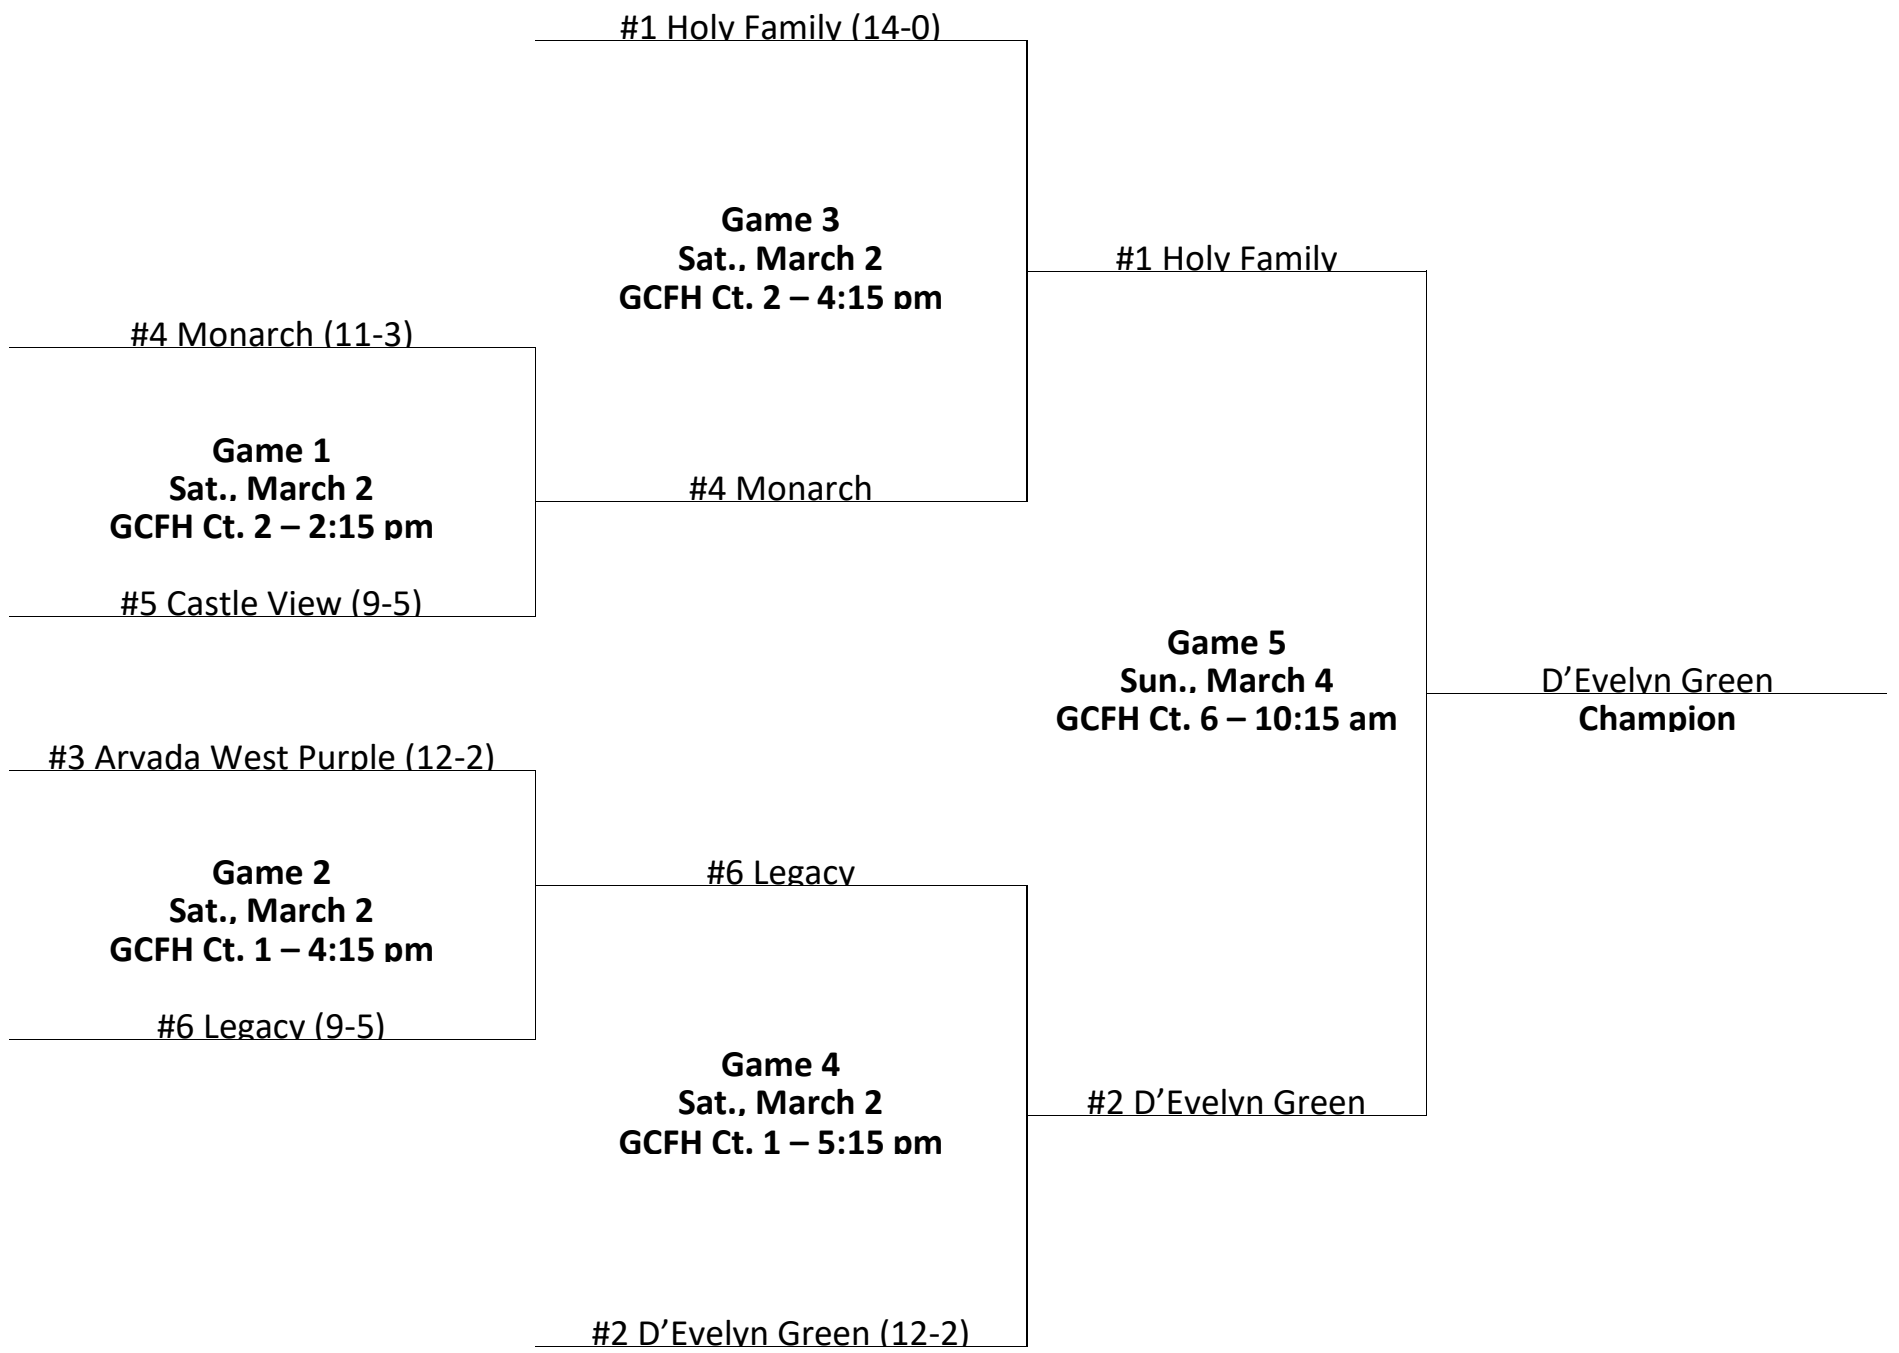

#1 Cherokee Trail Red (9-5)

Game 1
Sun., March 3
GCFH Ct. 4 – 2:00 pm

Cherokee Trail Red
Champion

#2 Cherry Creek Blue (8-6)

Girls 7th Grade Silver

Regular Season Standings

Girls 7 th Grade Silver					
Central Division			South Division		
Team	Wins-Losses	Seed	Team	Wins-Losses	Seed
Holy Family	12-0	1	Chaparral	11-1	2
D'Evelyn Green	10-2	3	Cherokee Trail White	10-2	5
Arvada West Purple	10-2	4	Castle View	8-4	8
Monarch	9-3	6	Rock Canyon White	6-6	10
Arvada West White	9-3	7	Mountain Vista White	5-7	12
Legacy	7-5	9	Douglas County	3-9	15
Vanguard	5-7	11	Arapahoe	2-10	16
Green Mountain	4-8	13	Grandview	2-10	17
Littleton White	3-9	14	Rock Canyon Black	2-10	18
D'Evelyn Silver	1-11	19	Cherry Creek Red	1-11	20