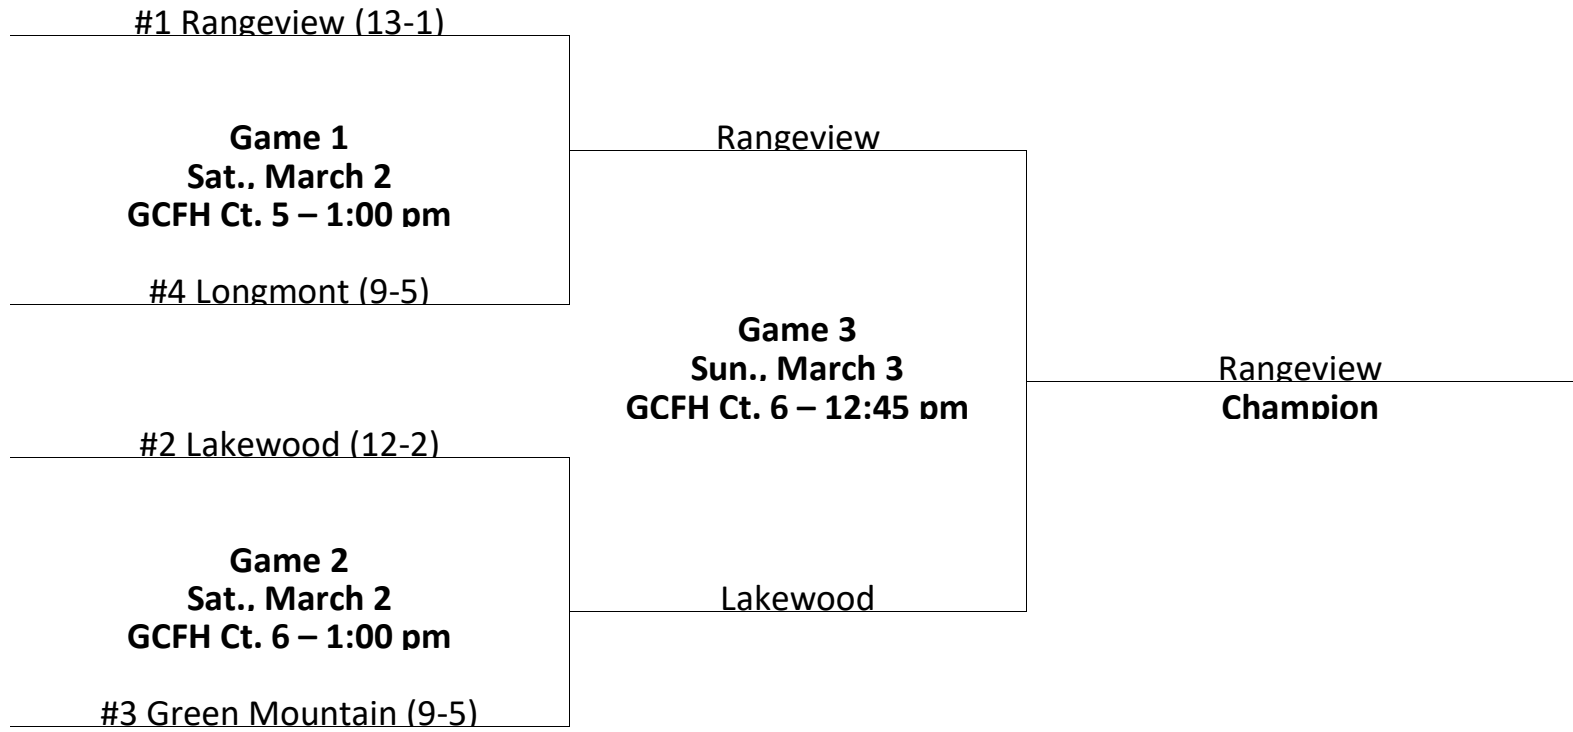

Boys 4th Grade Silver

Regular Season Standings

Boys 4th Grade Silver		
Central Division		
Team	Wins-Losses	Seed
Rangeview	11-1	1
Lakewood	10-2	2
Cherry Creek Blue	9-3	3
Wheat Ridge Blue	10-2	4
Green Mountain	7-5	5
Longmont	7-5	6
Legend Silver	6-6	7
Boulder	5-7	8
Legacy White	3-9	9
Peak to Peak	2-10	10
Legacy Silver	2-10	11
Denver West	0-12	12