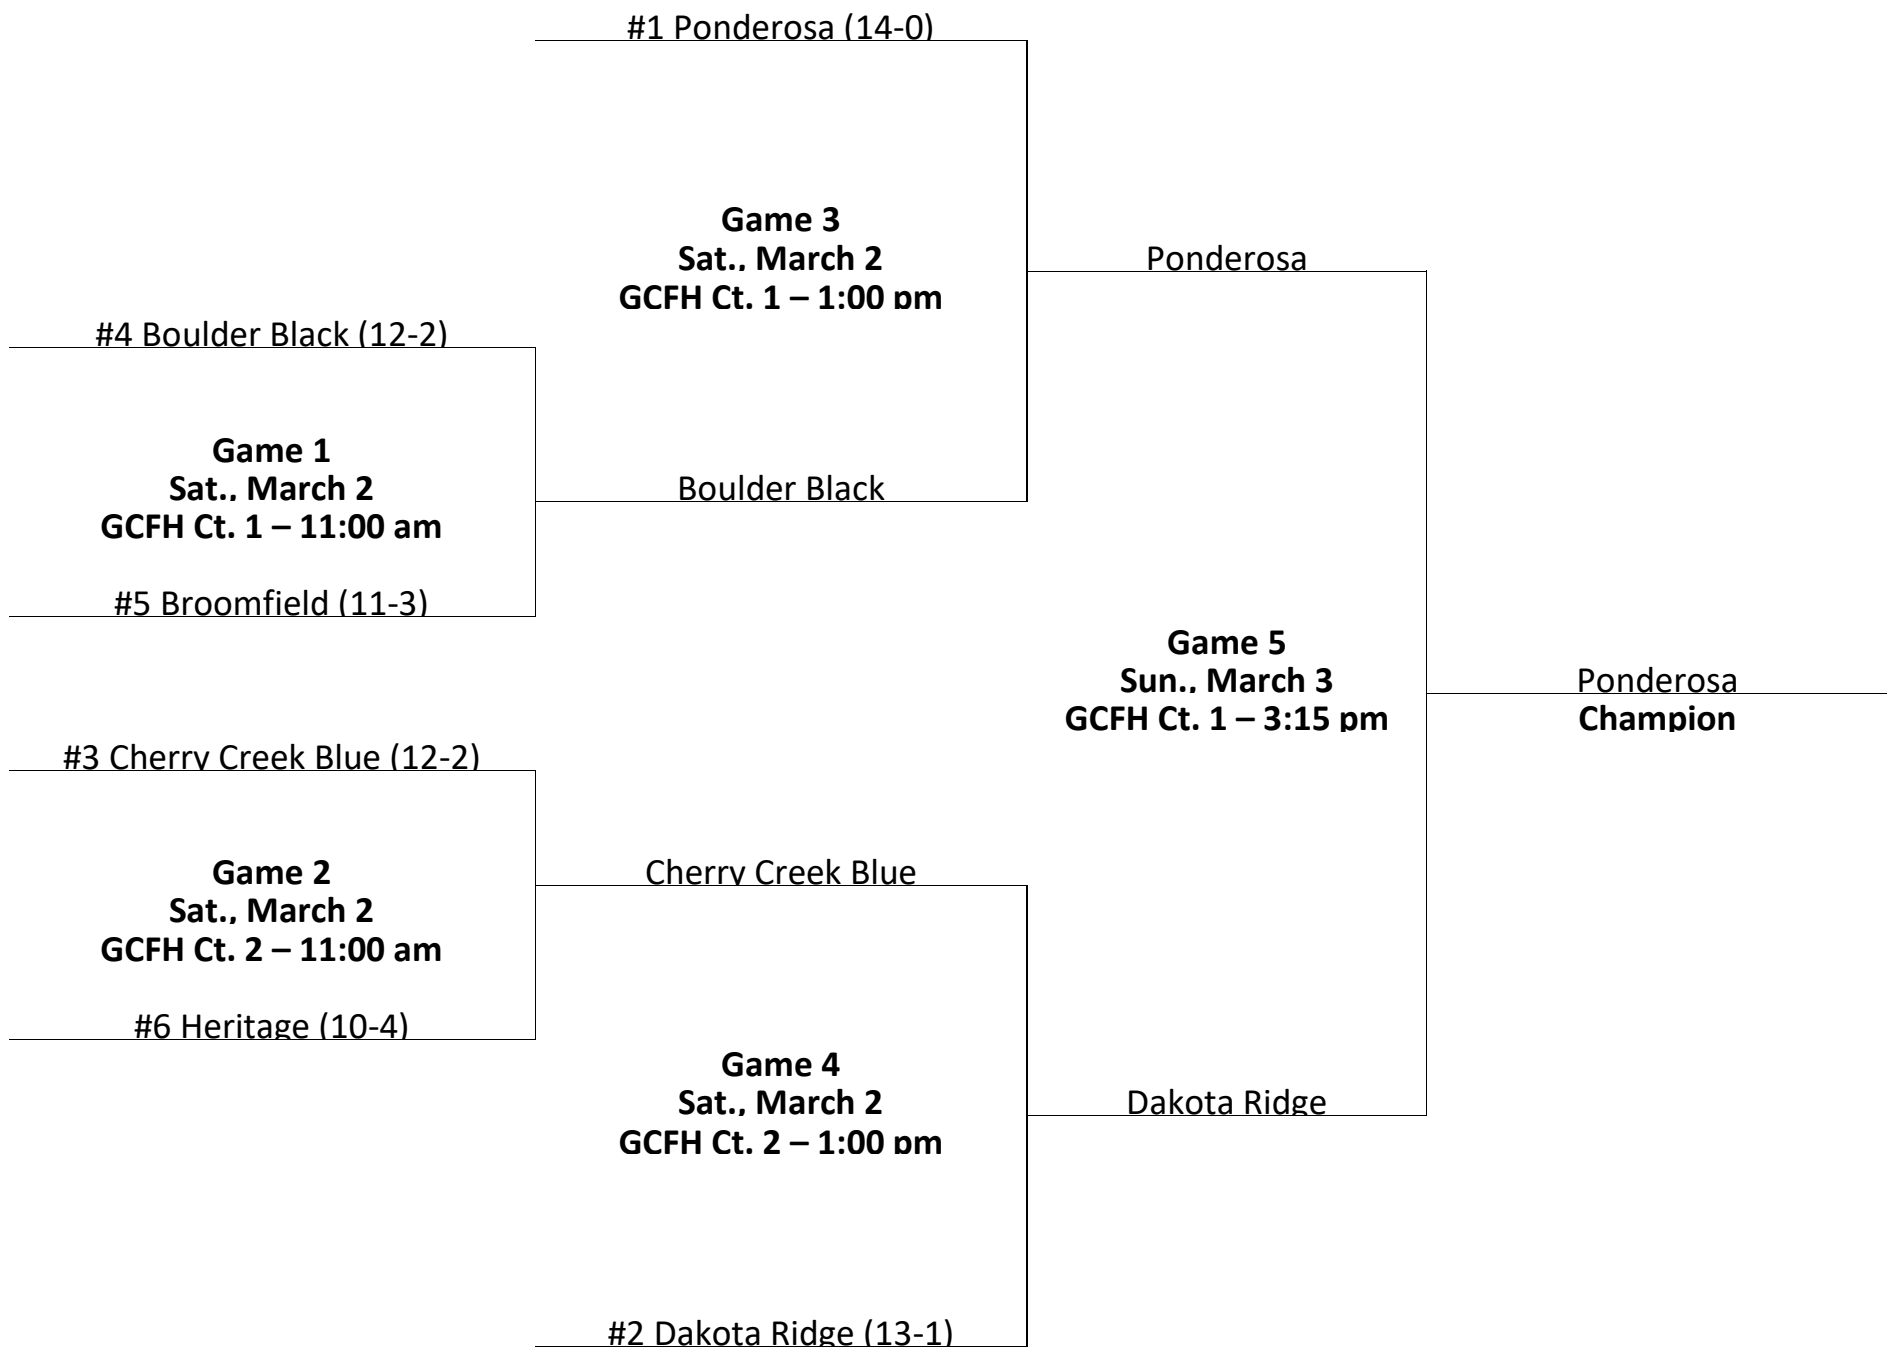

Boys 5th Grade Silver

Regular Season Standings

Boys 5th Grade Silver					
North Division			South Division		
Team	Wins-Losses	Seed	Team	Wins-Losses	Seed
Dakota Ridge	11-1	2	Ponderosa	12-0	1
Boulder Black	10-2	4	Cherry Creek Blue	10-2	3
Broomfield	9-3	5	Heritage	9-3	6
Faith Christian	8-4	7	Mountain Vista White	7-5	8
Green Mountain	6-6	9	Highlands Ranch	6-6	12
Boulder Purple	6-6	10	Arapahoe Black	4-8	13
Erie	6-6	11	Legend Silver	4-8	14
Legacy Silver	3-9	15	ThunderRidge Blue	3-9	16
Colorado Academy	2-10	17	Englewood	2-10	18
Wheat Ridge	2-10	19	Littleton	0-12	20