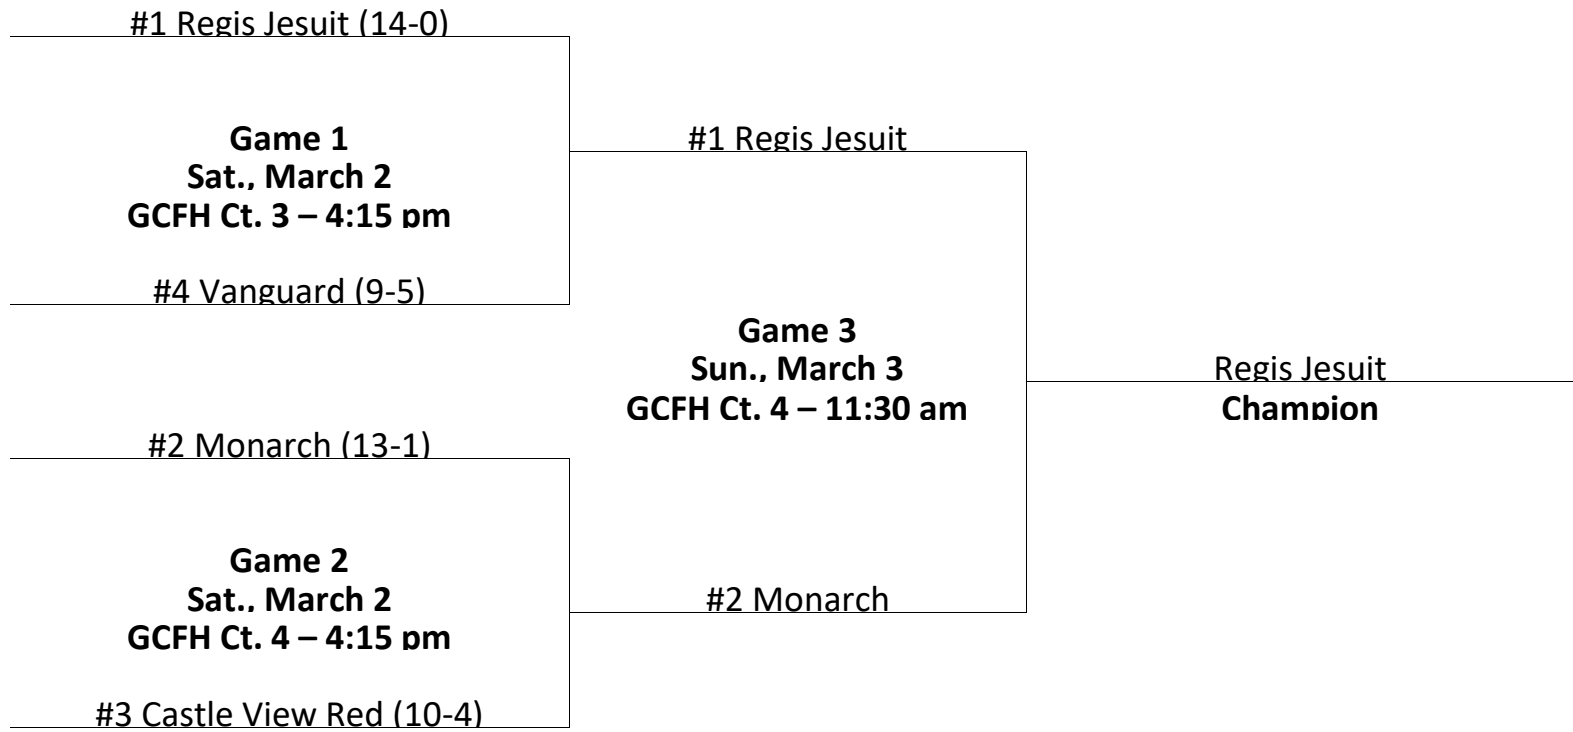

Girls 8th Grade Gold

Regular Season Standings

Girls 8th Grade Gold		
Central Division		
Team	Wins-Losses	Seed
Regis Jesuit	12-0	1
Monarch	11-1	2
Vanguard	8-4	3
Castle View Red	8-4	4
ThunderRidge Green	7-5	5
Arvada West Purple	7-5	6
Ralston Valley	6-6	7
Grandview	3-9	8
Horizon	2-10	9
Sky View Academy	2-10	10
Legacy	1-11	11