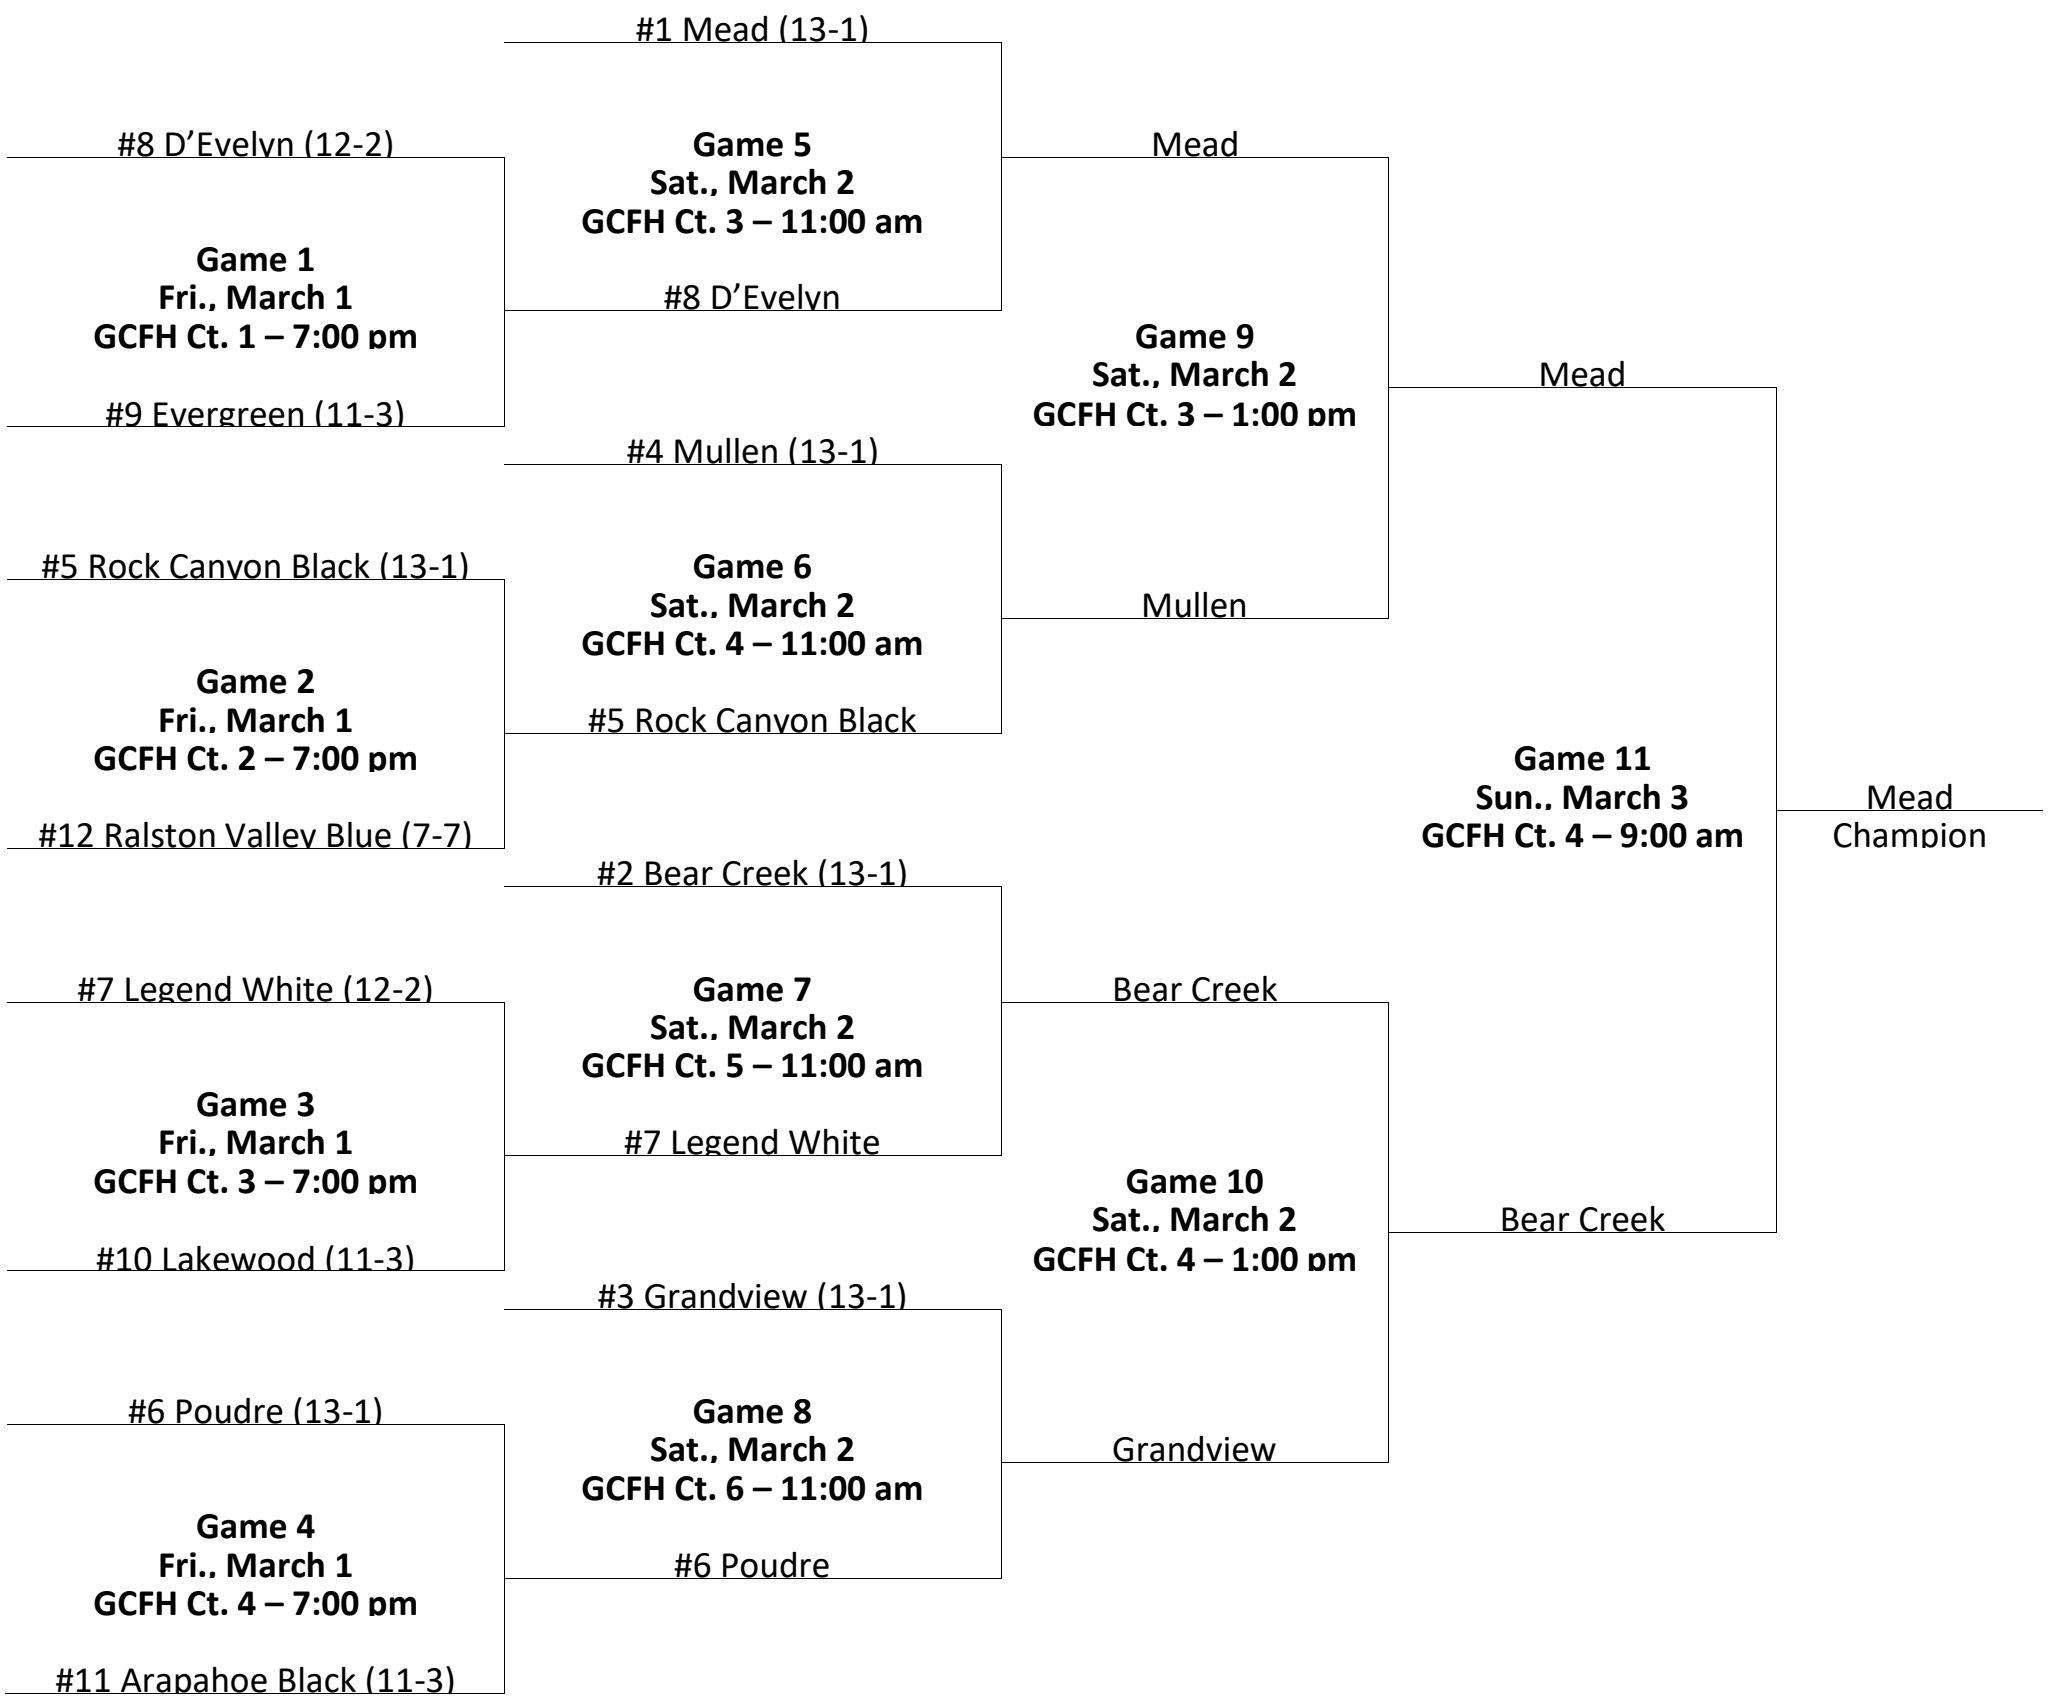

Boys 8th Grade Silver

Regular Season Standings

Boys 8th Grade Silver								
North Division			Central Division			South Division		
Team	Wins-Losses	Seed	Team	Wins-Losses	Seed	Team	Wins-Losses	Seed
Poudre	12-0	1	Green Mountain Black	10-2	8	Rock Canyon Black	11-1	6
Mead	11-1	2	Kennedy	9-3	14	Palmer Ridge	9-3	12
Frederick	9-3	13	Centaurus Blue	7-5	21	Arapahoe Black	9-3	16
Centaurus Red	7-5	20	Boulder	6-6	22	Mountain Vista White	4-8	27
Longmont	4-8	24	Ralston Valley Blue	5-7	23	Highlands Ranch	3-9	28
Broomfield Silver	3-9	30	Westminster	3-9	31	ThunderRidge Blue	3-9	32
Holy Family White	0-12	38	Holy Family Silver	0-12	39	Castle View White	3-9	33
Southwest Division			West Division			Southeast Division		
Team	Wins-Losses	Seed	Team	Wins-Losses	Seed	Team	Wins-Losses	Seed
Mullen	11-1	5	Bear Creek	11-1	3	Grandview	11-1	4
D'Evelyn	10-2	10	Evergreen	9-3	11	Mountain Vista Green	10-2	7
Chatfield	8-4	19	Lakewood	9-3	15	Legend White	10-2	9
Columbine Silver	3-9	29	Colorado Academy	8-4	18	Rangeview	8-4	17
Heritage White	2-10	35	Faith Christian	4-8	25	Ponderosa	4-8	26
Littleton	1-11	37	Summit	3-9	34	Northfield	2-10	36
Dakota Ridge Silver	0-12	41	Green Mountain White	0-12	40	Lutheran White	0-12	42