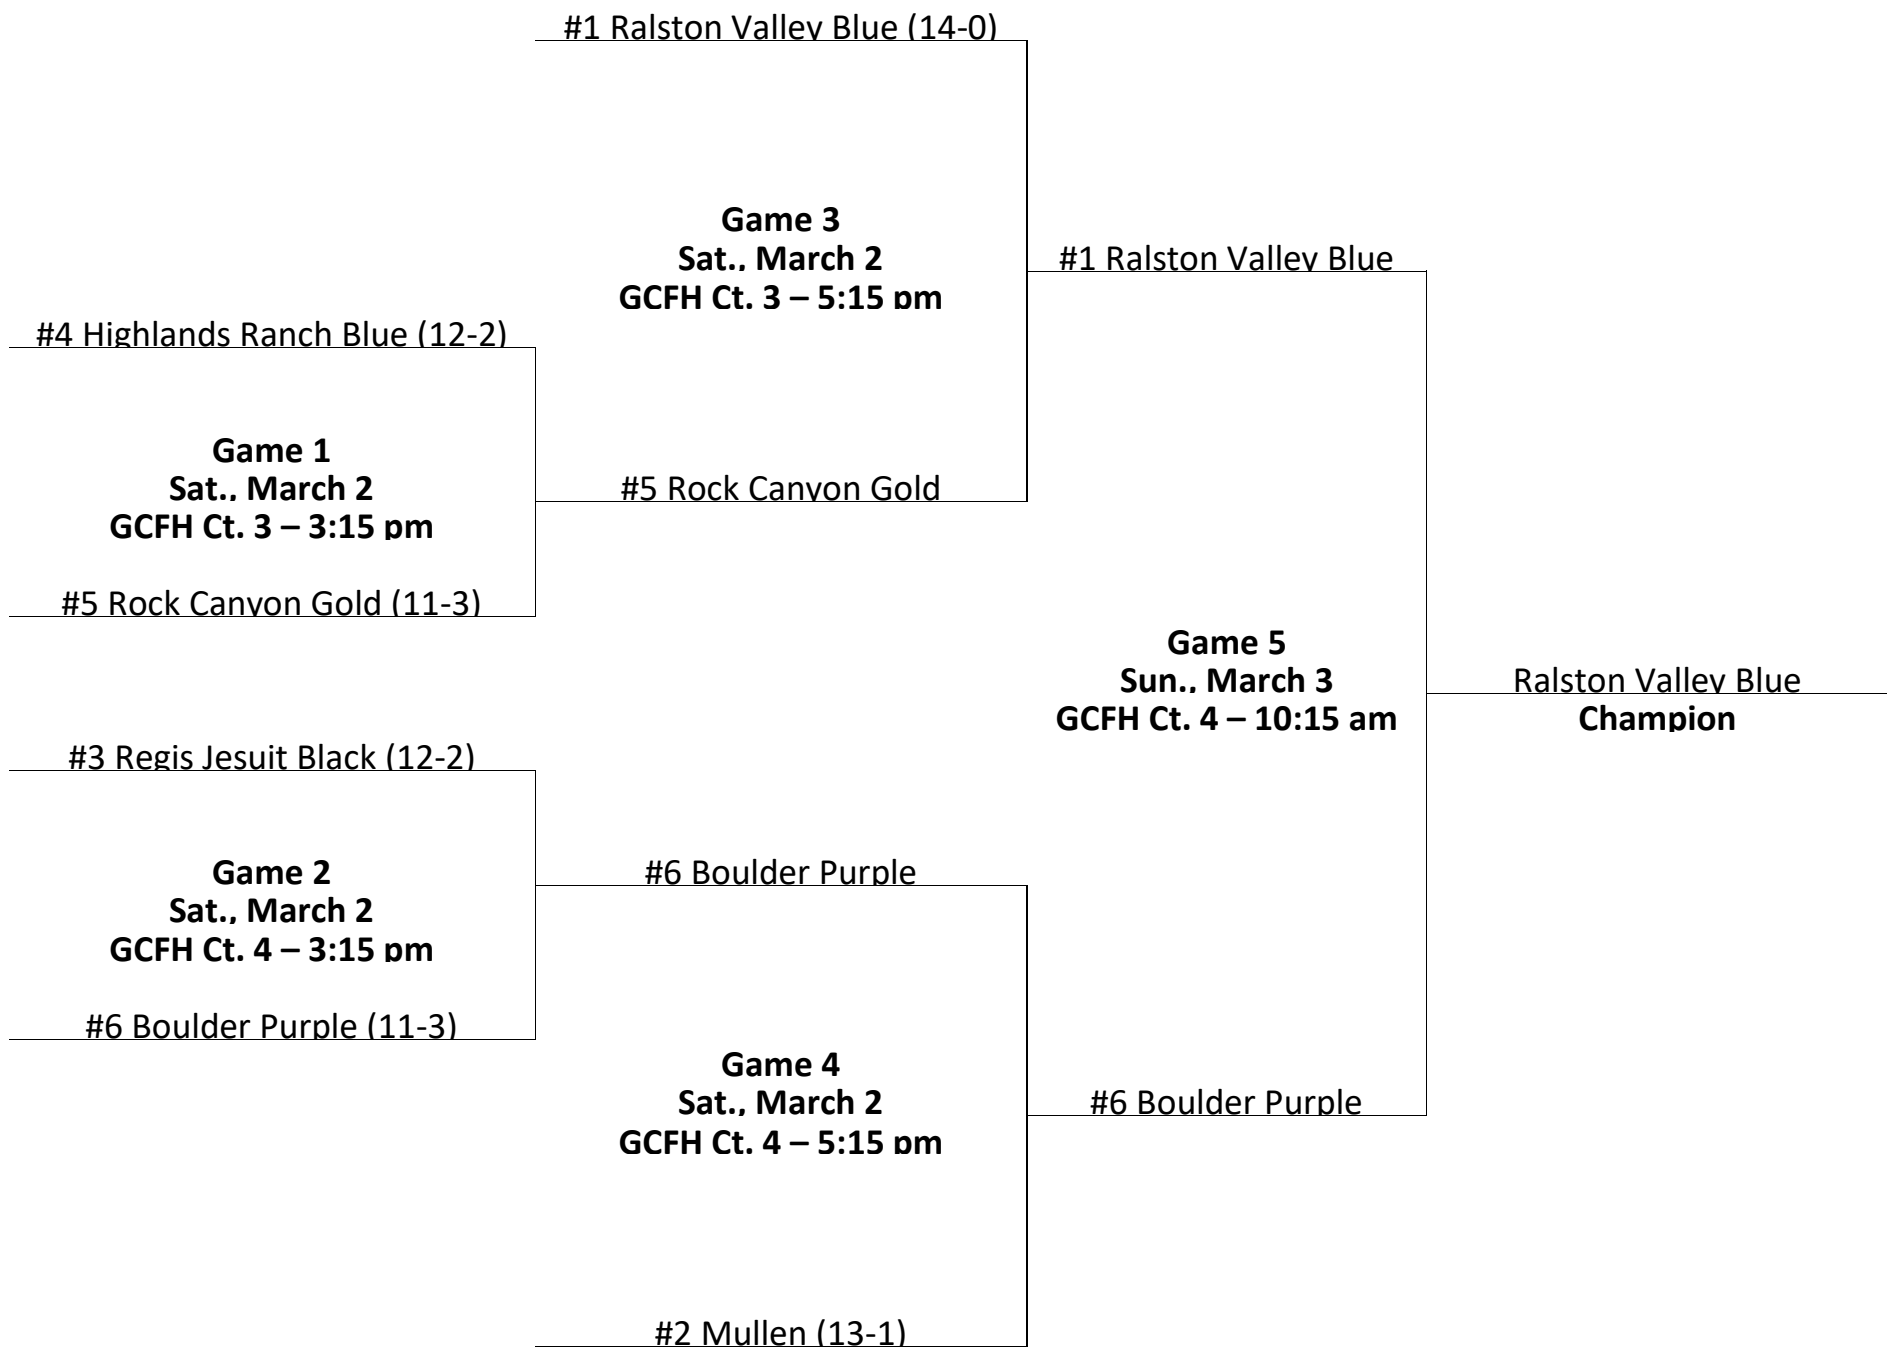

Boys 7th Grade Gold

Regular Season Standings

Boys 7th Grade Gold					
South Division			Central Division		
Team	Wins-Losses	Seed	Team	Wins-Losses	Seed
Regis Jesuit Black	10-2	3	Ralston Valley Blue	12-0	1
Highlands Ranch Blue	10-2	4	Mullen	11-1	2
Rock Canyon Gold	9-3	6	Boulder Purple	10-2	5
ThunderRidge Green	8-4	7	Golden Maroon	7-5	9
Cherry Creek White	8-4	8	Holy Family Purple	7-5	10
Mountain Vista Gold	6-6	12	Monarch Black	6-6	11
Arapahoe Gold	6-6	13	Chatfield	5-7	14
Legend	1-11	16	Dakota Ridge Maroon	2-10	15
Castle View	1-11	17	Arvada West	1-11	18
Chaparral	0-12	20	Vista Peak	0-12	19