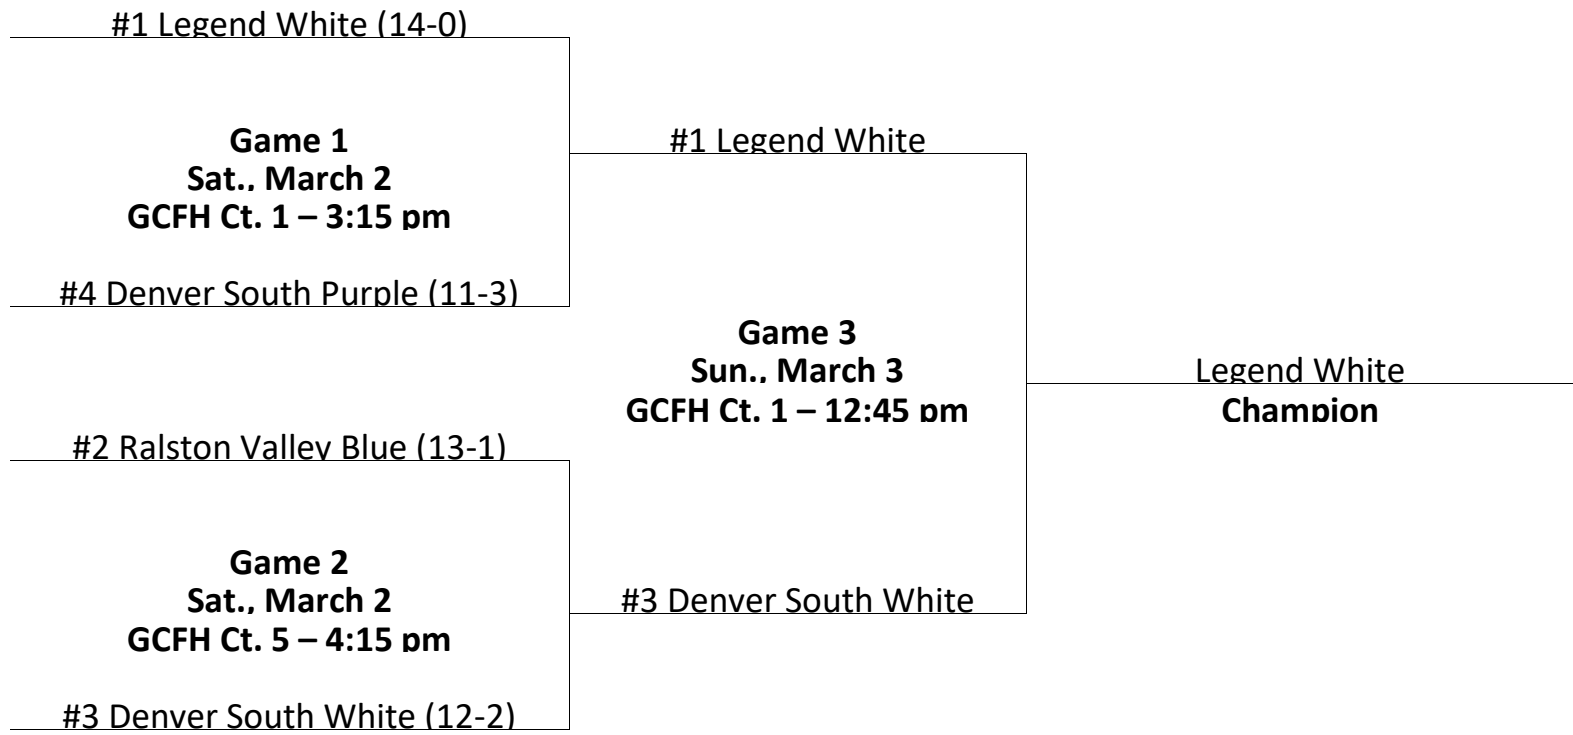

Boys 5th Grade Silver

Regular Season Standings

Boys 5 th Grade Silver					
North Division			South Division		
Team	Wins-Losses	Seed	Team	Wins-Losses	Seed
Dakota Ridge	11-1	2	Ponderosa	12-0	1
Boulder Black	10-2	4	Cherry Creek Blue	10-2	3
Broomfield	9-3	5	Heritage	9-3	6
Faith Christian	8-4	7	Mountain Vista White	7-5	8
Green Mountain	6-6	9	Highlands Ranch	6-6	12
Boulder Purple	6-6	10	Arapahoe Black	4-8	13
Erie	6-6	11	Legend Silver	4-8	14
Legacy Silver	3-9	15	ThunderRidge Blue	3-9	16
Colorado Academy	2-10	17	Englewood	2-10	18
Wheat Ridge	2-10	19	Littleton	0-12	20

Boys 6th Grade Gold

Regular Season Standings

Boys 6 th Grade Gold					
Central Division			South Division		
Team	Wins-Losses	Seed	Team	Wins-Losses	Seed
Ralston Valley Blue	11-1	2	Legend White	12-0	1
Denver South White	10-2	3	Castle View Red	9-3	5
Denver South Purple	9-3	4	Arapahoe Gold	8-4	6
Chatfield	6-6	7	Legend Blue	6-6	9
Broomfield Blue	6-6	8	Rock Canyon Gold	5-7	10
Arapahoe Black	3-9	12	Mountain Vista Gold	4-8	11
Peak to Peak	2-10	14	ThunderRidge Green	3-9	13
Heritage Red	1-11	16	Doherty	2-10	15