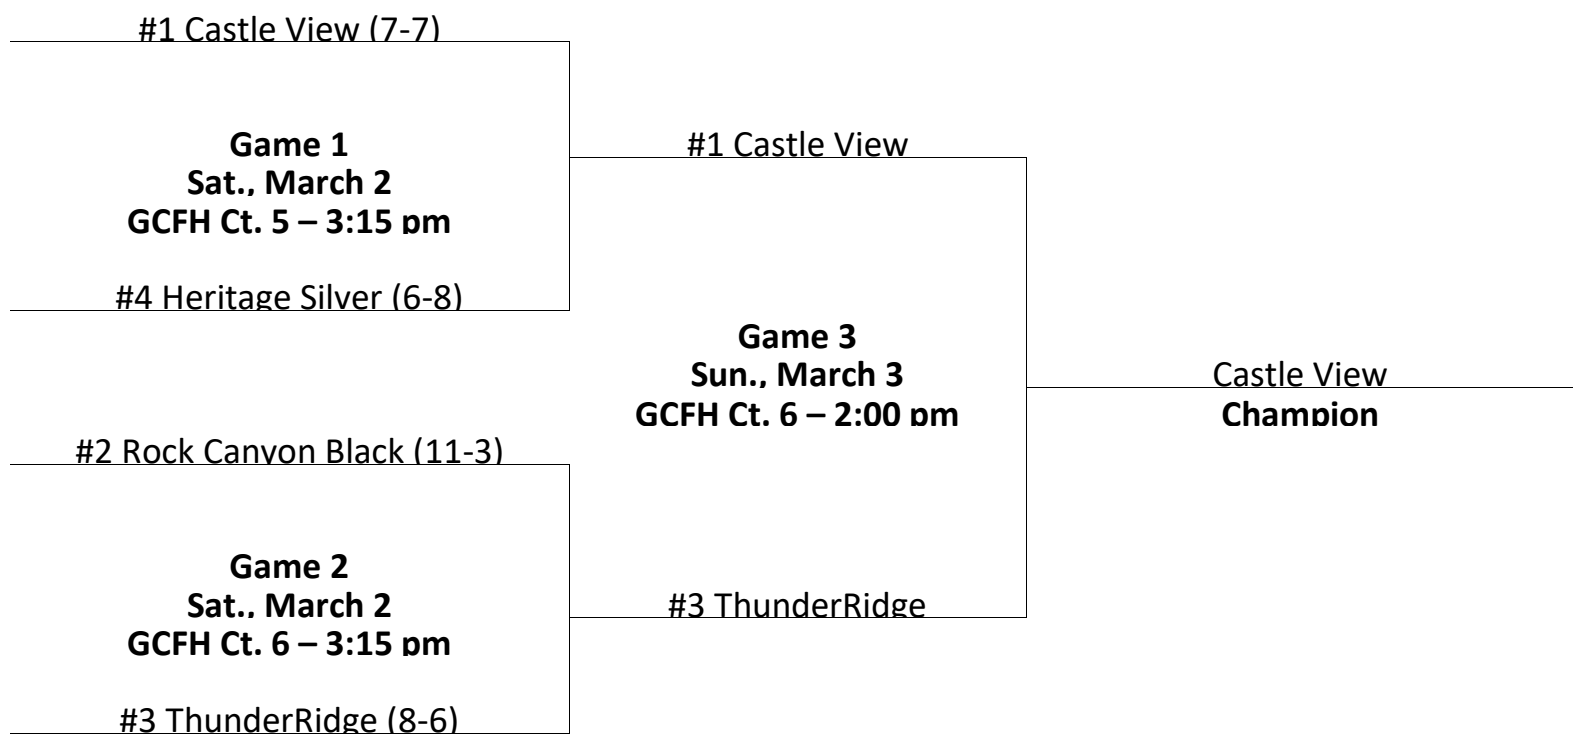

Girls 4th/5th Grade Gold/Silver

Regular Season Standings

Girls 4th/5th Grade		
Central Division		
Team	Wins-Losses	Seed
Legend Blue	12-0	1
Legacy	10-2	2
Mountain Vista	7-5	3
Rock Canyon Gold	6-6	4
Brighton	8-4	5
Rock Canyon Black	10-2	6
Castle View	5-7	7
Legend White	8-4	8
ThunderRidge	6-6	9
Wheat Ridge	5-7	10
Ralston Valley	5-7	11
Arvada West	4-8	12
Heritage Silver	4-8	13
Littleton	0-12	14
Heritage White	0-12	15