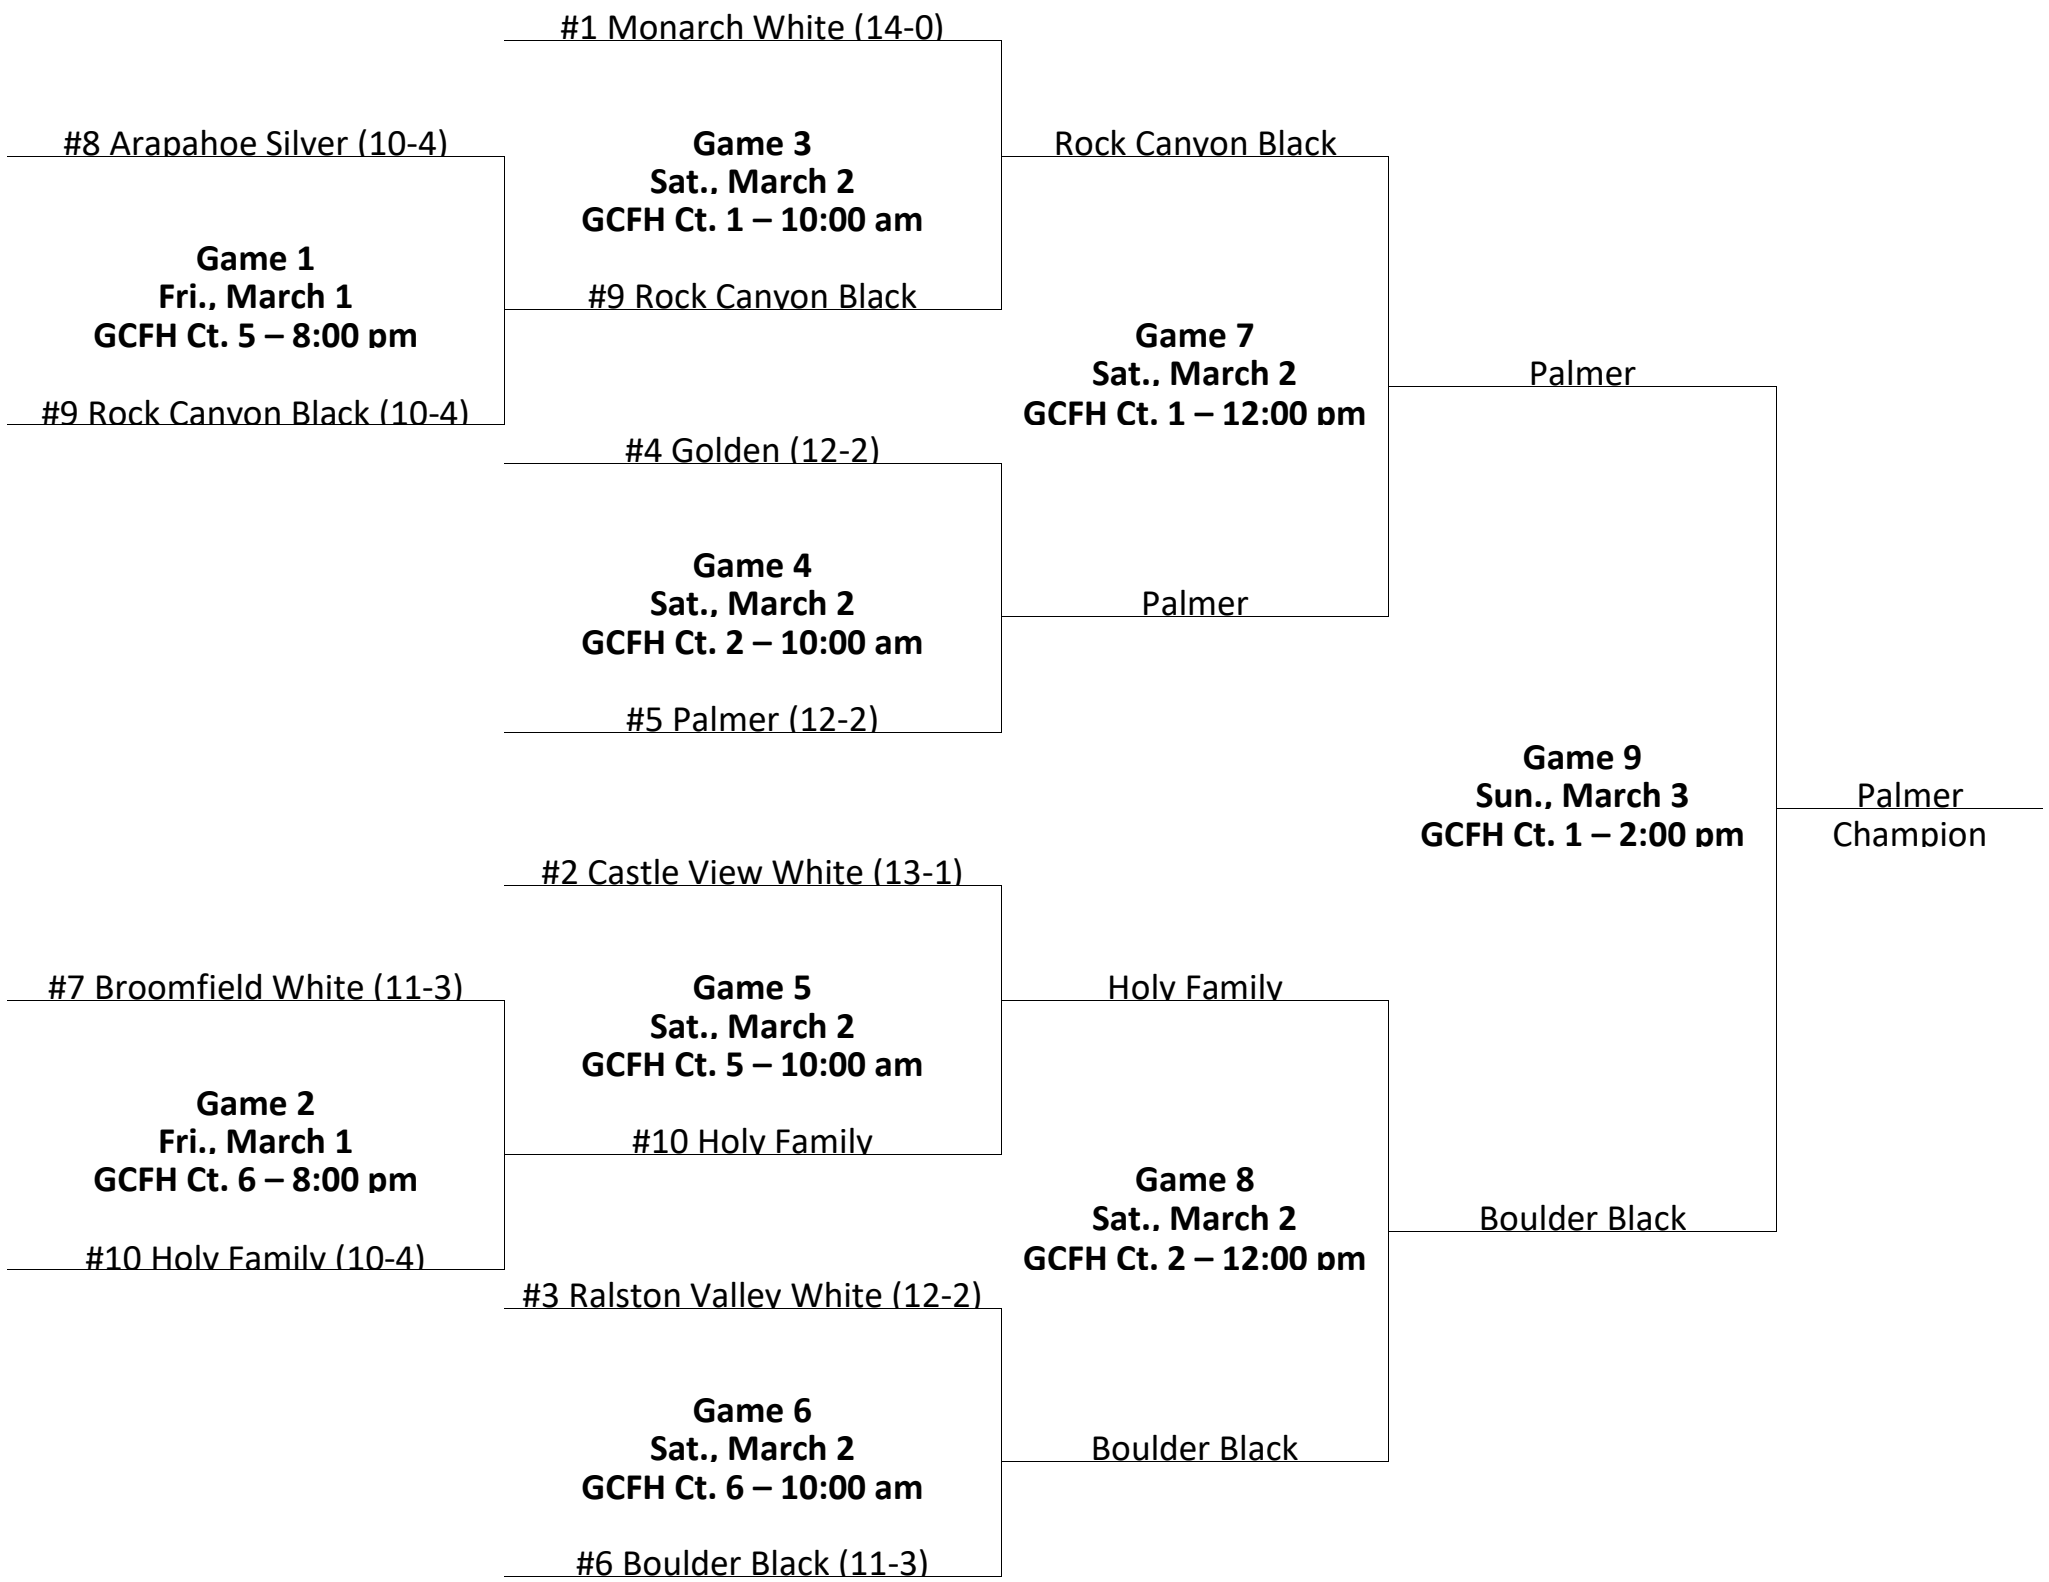

Boys 6th Grade Silver

Regular Season Standings

North Division			Central Division		
Team	Wins-Losses	Seed	Team	Wins-Losses	Seed
Prairie View	10-2	7	Monarch White	12-0	1
Holy Family	8-4	13	Broomfield White	10-2	6
Legacy	7-5	16	Mullen	9-3	10
Longmont Blue	4-8	21	Northfield	8-4	14
Monarch Black	4-8	22	Cherry Creek	6-6	17
Longmont White	2-10	29	Boulder Purple	3-9	24
Broomfield Silver	2-10	30	Heritage White	3-9	25
Centaurus	0-12	33	Littleton	0-12	31
South Division			West Division		
Team	Wins-Losses	Seed	Team	Wins-Losses	Seed
Castle View White	11-1	2	Ralston Valley White	10-2	3
Palmer	10-2	5	Golden	10-2	4
Arapahoe Silver	8-4	11	Faith Christian	9-3	8
Rock Canyon Black	8-4	12	Boulder Black	9-3	9
Chaparral	6-6	18	Dakota Ridge	7-5	15
Ponderosa	3-9	23	Arvada West	5-7	19
Mountain Vista White	3-9	27	Green Mountain	5-7	20
ThunderRidge Blue	3-9	28	Columbine	2-10	26
Legend Silver	1-11	32