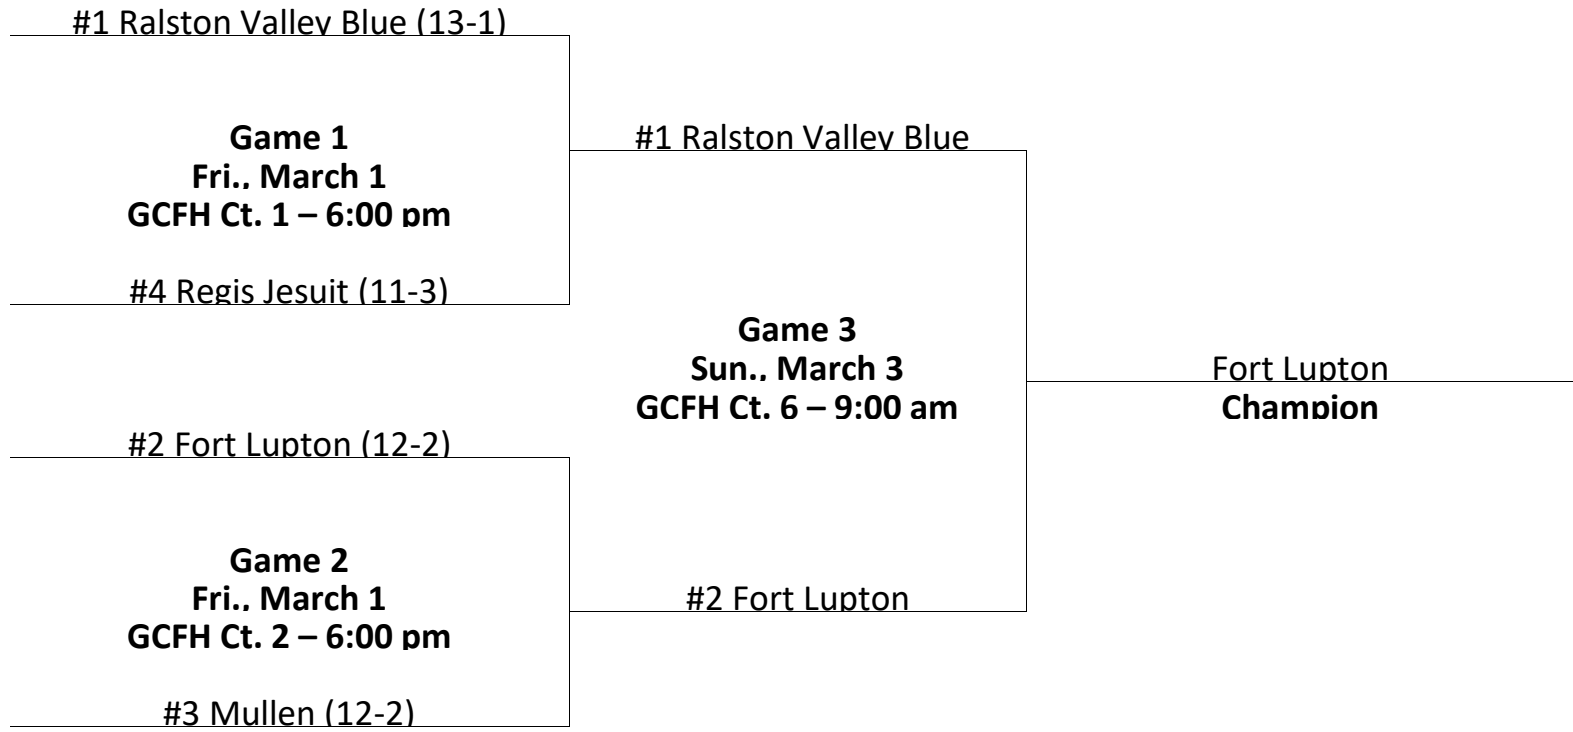

“Amazing Alex” Award Winner

Aron Walker – Boys 8th Grade – Colorado Academy

Congratulations to all Gold Crown teams on a great season!

Boys 4th Grade Gold

Regular Season Standings

Boys 4 th Grade Gold		
Central Division		
Team	Wins-Losses	Seed
Legend Blue	11-1	1
Ralston Valley	10-2	2
Chaparral	9-3	3
Chatfield	8-4	4
Rock Canyon	7-5	5
Mullen	5-7	6
Cherry Creek Red	4-8	7
Legacy Blue	1-11	8
Arapahoe	0-12	9

Boys 4th Grade Silver

Regular Season Standings

Boys 4 th Grade Silver		
Central Division		
Team	Wins-Losses	Seed
Rangeview	11-1	1
Lakewood	10-2	2
Cherry Creek Blue	9-3	3
Wheat Ridge Blue	10-2	4
Green Mountain	7-5	5
Longmont	7-5	6
Legend Silver	6-6	7
Boulder	5-7	8
Legacy White	3-9	9
Peak to Peak	2-10	10
Legacy Silver	2-10	11
Denver West	0-12	12

Boys 5th Grade Gold

Regular Season Standings

Boys 5 th Grade Gold					
Central Division			South Division		
Team	Wins-Losses	Seed	Team	Wins-Losses	Seed
Ralston Valley Blue	11-1	1	Regis Jesuit	9-3	4
Fort Lupton	10-2	2	ThunderRidge Green	7-5	6
Mullen	10-2	3	Arapahoe Gold	6-6	7
Cherry Creek Red	8-4	5	Legend Blue	6-6	8
Legacy Blue	4-8	10	Overland	6-6	9
Ralston Valley White	2-10	11	Rock Canyon	2-10	12
Denver East	1-11	13	Mountain Vista Gold	1-11	14