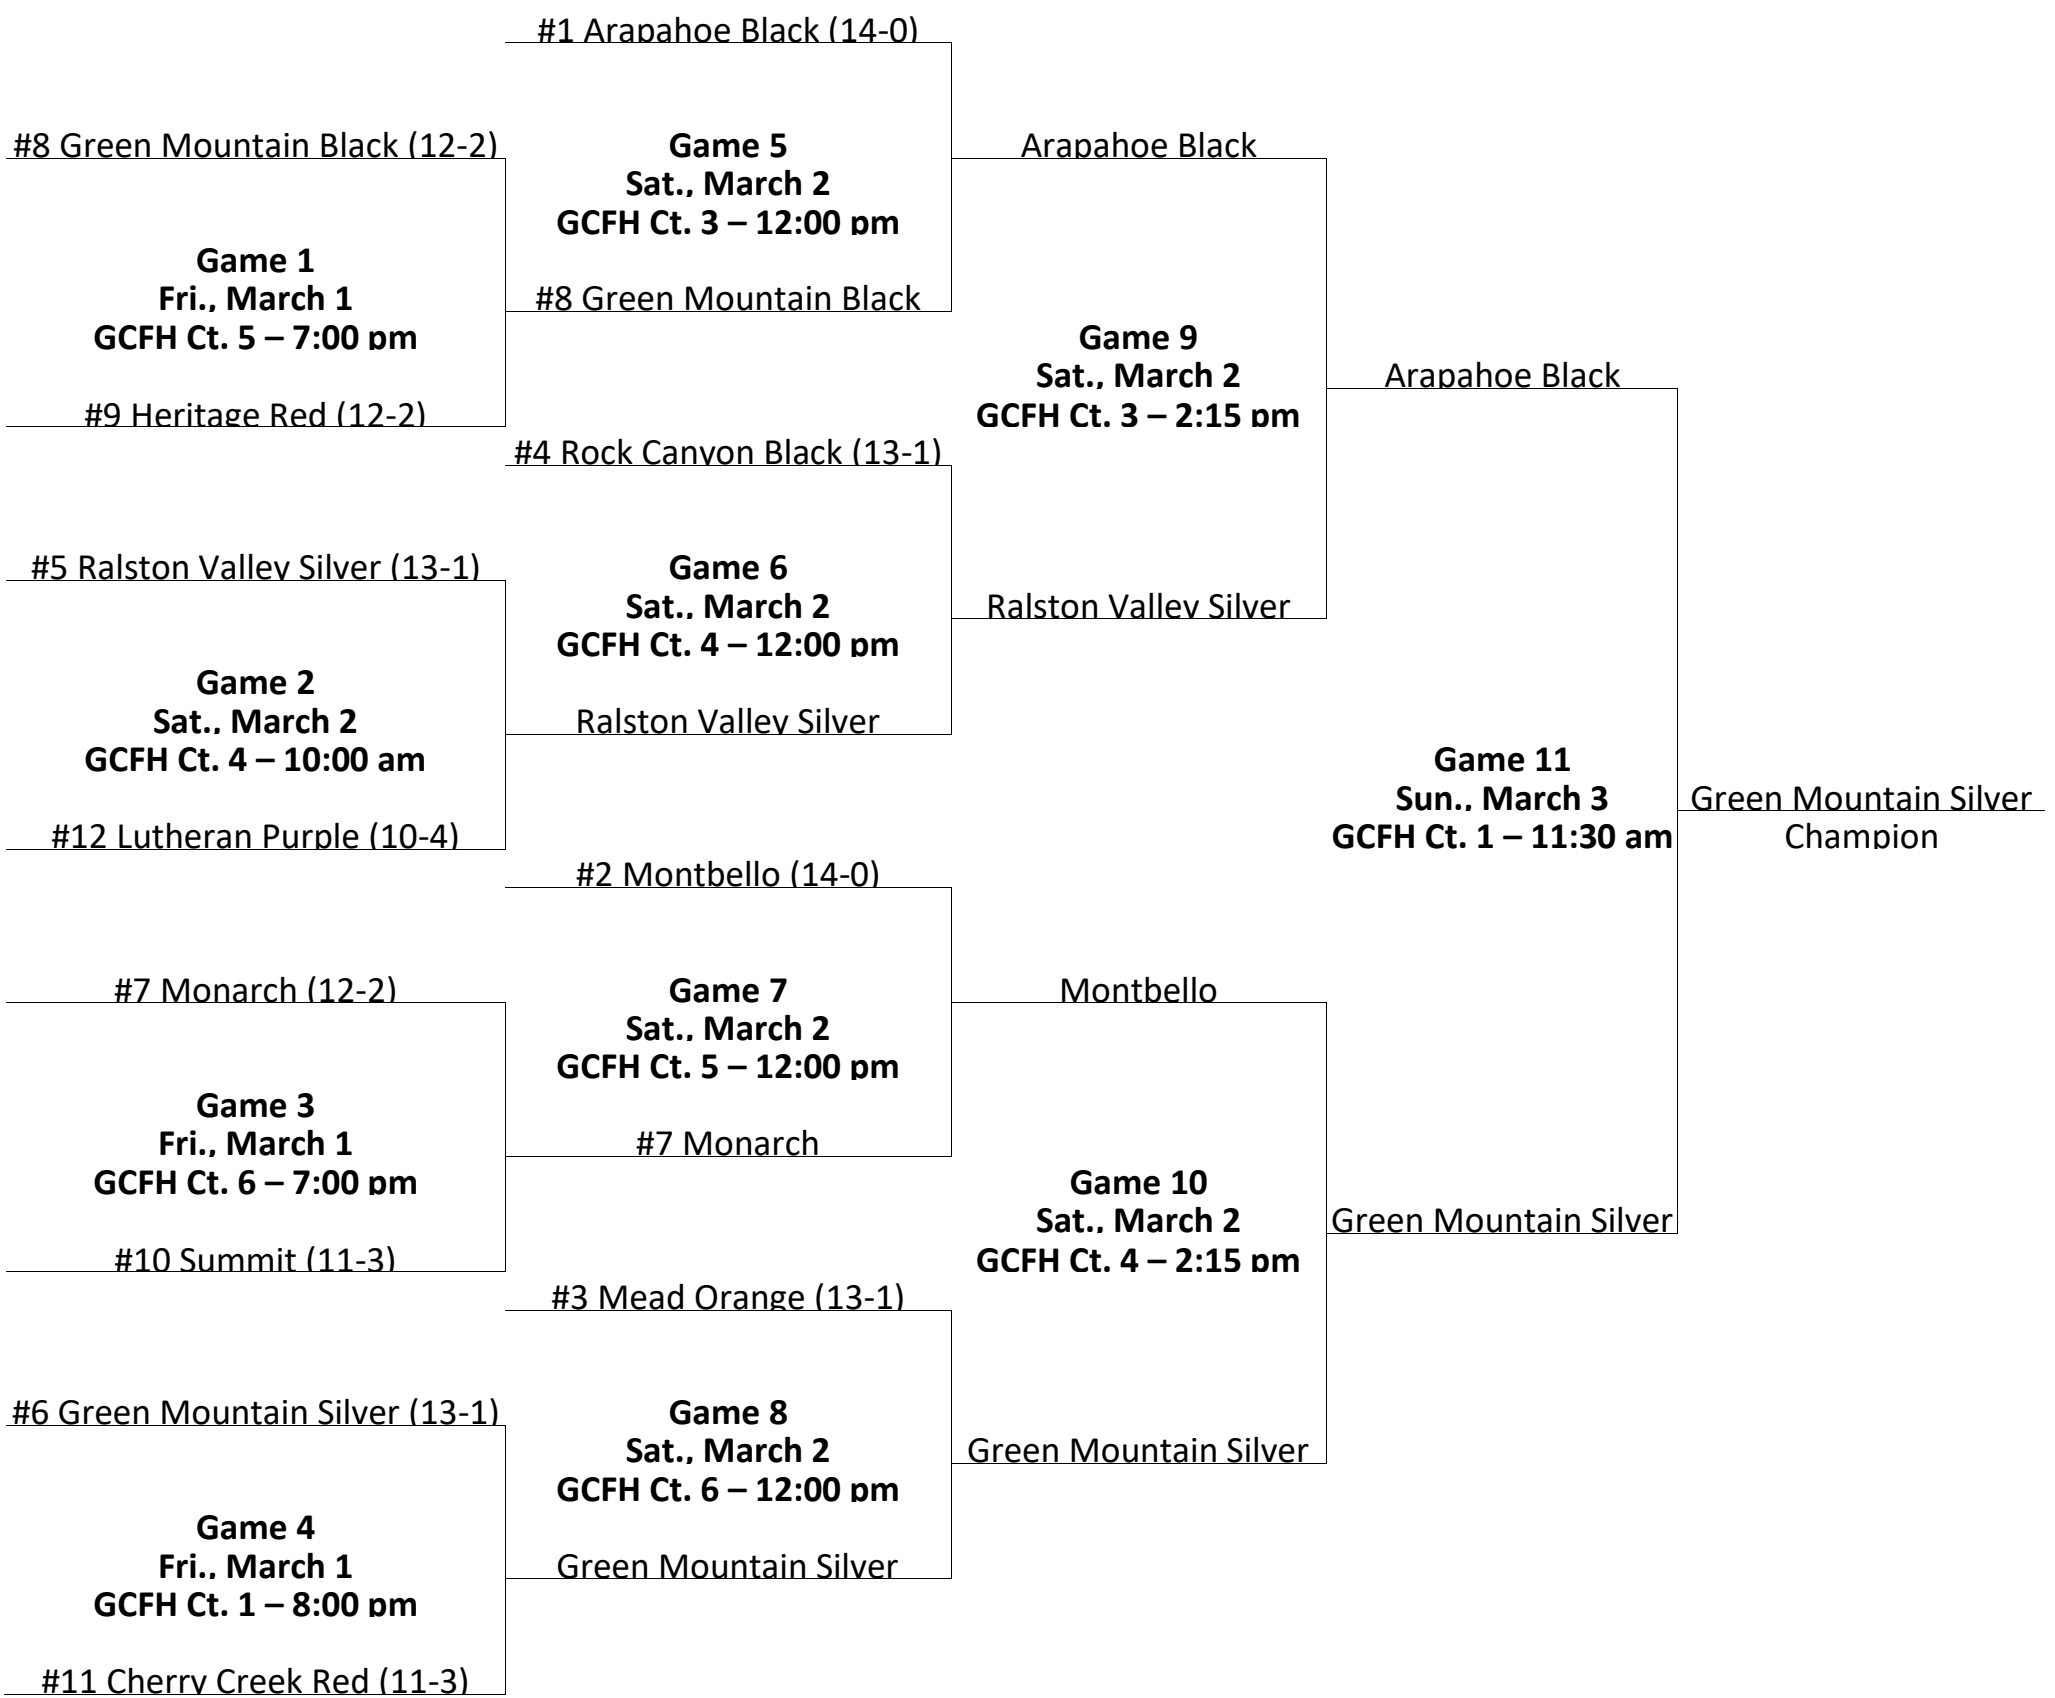

Boys 7th Grade Silver

Regular Season Standings

Boys 7th Grade Silver								
North Division			Central Division			South Division		
Team	Wins-Losses	Seed	Team	Wins-Losses	Seed	Team	Wins-Losses	Seed
Mead Orange	11-1	3	Green Mountain Silver	11-1	6	Rock Canyon Black	11-1	4
Monarch White	10-2	7	Cherry Creek Blue	10-2	10	Ponderosa	8-4	16
Silver Creek	8-4	15	Boulder Black	7-5	20	Heritage White	4-8	25
Centaurus	7-5	17	Golden White	4-8	28	Elizabeth	4-8	29
Frederick Blue	3-9	34	Lakewood	3-9	33	Mountain Vista White	4-8	30
Mead Black	1-11	37	Denver West	2-10	35	ThunderRidge Blue	1-11	38
Frederick White	0-12	40	Wheat Ridge	0-12	41	Lutheran White	0-12	42
Northcentral Division			West Division			Southcentral Division		
Team	Wins-Losses	Seed	Team	Wins-Losses	Seed	Team	Wins-Losses	Seed
Montbello	12-0	2	Green Mountain Black	10-2	8	Arapahoe Black	12-0	1
Ralston Valley White	11-1	5	Summit	9-3	13	Heritage Red	10-2	9
Holy Family White	7-5	19	Colorado Academy	8-4	14	Cherry Creek Red	9-3	11
Northfield	6-6	22	Columbine	6-6	21	Lutheran Purple	9-3	12
Legacy	4-8	26	Golden Black	5-7	23	D'Evelyn Green	7-5	18
Faith Christian	4-8	31	Dakota Ridge Blue	2-10	36	Littleton	5-7	24
Bear Creek	3-9	32	D'Evelyn Silver	0-12	39	Highlands Ranch White	4-8	27