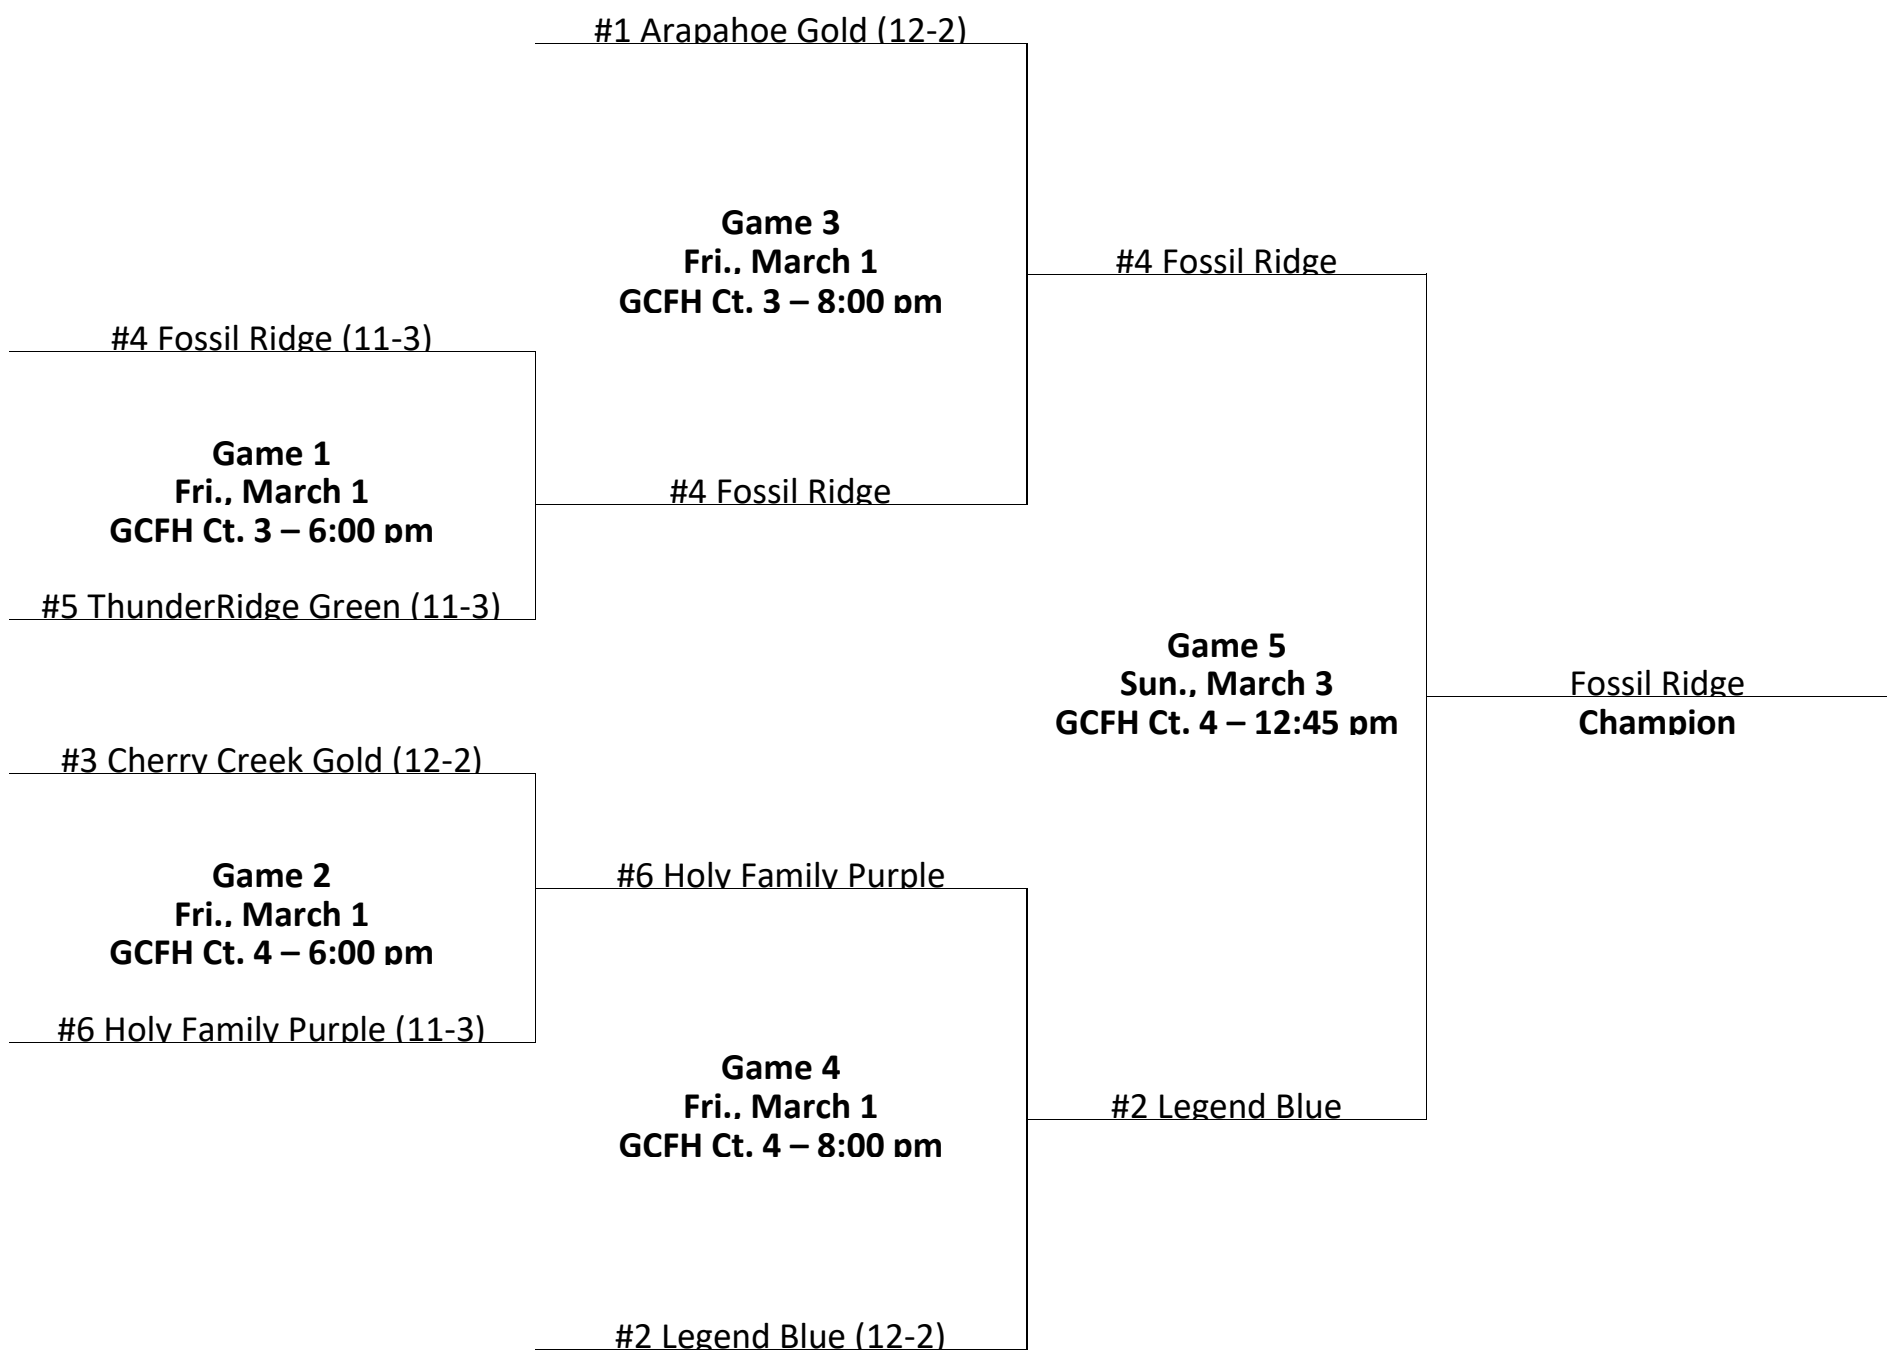

Boys 7th Grade Silver

Regular Season Standings

Boys 7 th Grade Silver								
North Division			Central Division			South Division		
Team	Wins-Losses	Seed	Team	Wins-Losses	Seed	Team	Wins-Losses	Seed
Mead Orange	11-1	3	Green Mountain Silver	11-1	6	Rock Canyon Black	11-1	4
Monarch White	10-2	7	Cherry Creek Blue	10-2	10	Ponderosa	8-4	16
Silver Creek	8-4	15	Boulder Black	7-5	20	Heritage White	4-8	25
Centaurus	7-5	17	Golden White	4-8	28	Elizabeth	4-8	29
Frederick Blue	3-9	34	Lakewood	3-9	33	Mountain Vista White	4-8	30
Mead Black	1-11	37	Denver West	2-10	35	ThunderRidge Blue	1-11	38
Frederick White	0-12	40	Wheat Ridge	0-12	41	Lutheran White	0-12	42
Northcentral Division			West Division			Southcentral Division		
Team	Wins-Losses	Seed	Team	Wins-Losses	Seed	Team	Wins-Losses	Seed
Montbello	12-0	2	Green Mountain Black	10-2	8	Arapahoe Black	12-0	1
Ralston Valley White	11-1	5	Summit	9-3	13	Heritage Red	10-2	9
Holy Family White	7-5	19	Colorado Academy	8-4	14	Cherry Creek Red	9-3	11
Northfield	6-6	22	Columbine	6-6	21	Lutheran Purple	9-3	12
Legacy	4-8	26	Golden Black	5-7	23	D'Evelyn Green	7-5	18
Faith Christian	4-8	31	Dakota Ridge Blue	2-10	36	Littleton	5-7	24
Bear Creek	3-9	32	D'Evelyn Silver	0-12	39	Highlands Ranch White	4-8	27

Boys 8th Grade Gold

Regular Season Standings

Boys 8 th Grade Gold					
North Division			South Division		
Team	Wins-Losses	Seed	Team	Wins-Losses	Seed
Fossil Ridge	9-3	6	Rock Canyon Gold	10-2	4
Ralston Valley White	9-3	7	Legend Blue	10-2	2
Holy Family Purple	9-3	9	ThunderRidge Green	9-3	8
Rocky Mountain	7-5	11	Lutheran Purple	6-6	13
Arvada West	6-6	14	Cherry Creek Blue	5-7	16
Broomfield Blue	6-6	15	Air Academy	3-9	18
Monarch	4-8	17	Castle View Gold	3-9	19
Broomfield White	0-12	23	Chaparral	0-12	24
Central Division					
Team	Wins-Losses	Seed			
Arapahoe Gold	10-2	1			
Cherry Creek Gold	10-2	3			
Columbine Blue	9-3	5			
Cherry Creek Red	8-4	10			
Dakota Ridge Blue	6-6	12			
Dakota Ridge Maroon	3-9	20			
Heritage Red	1-11	21			
Vista Peak	1-11	22			