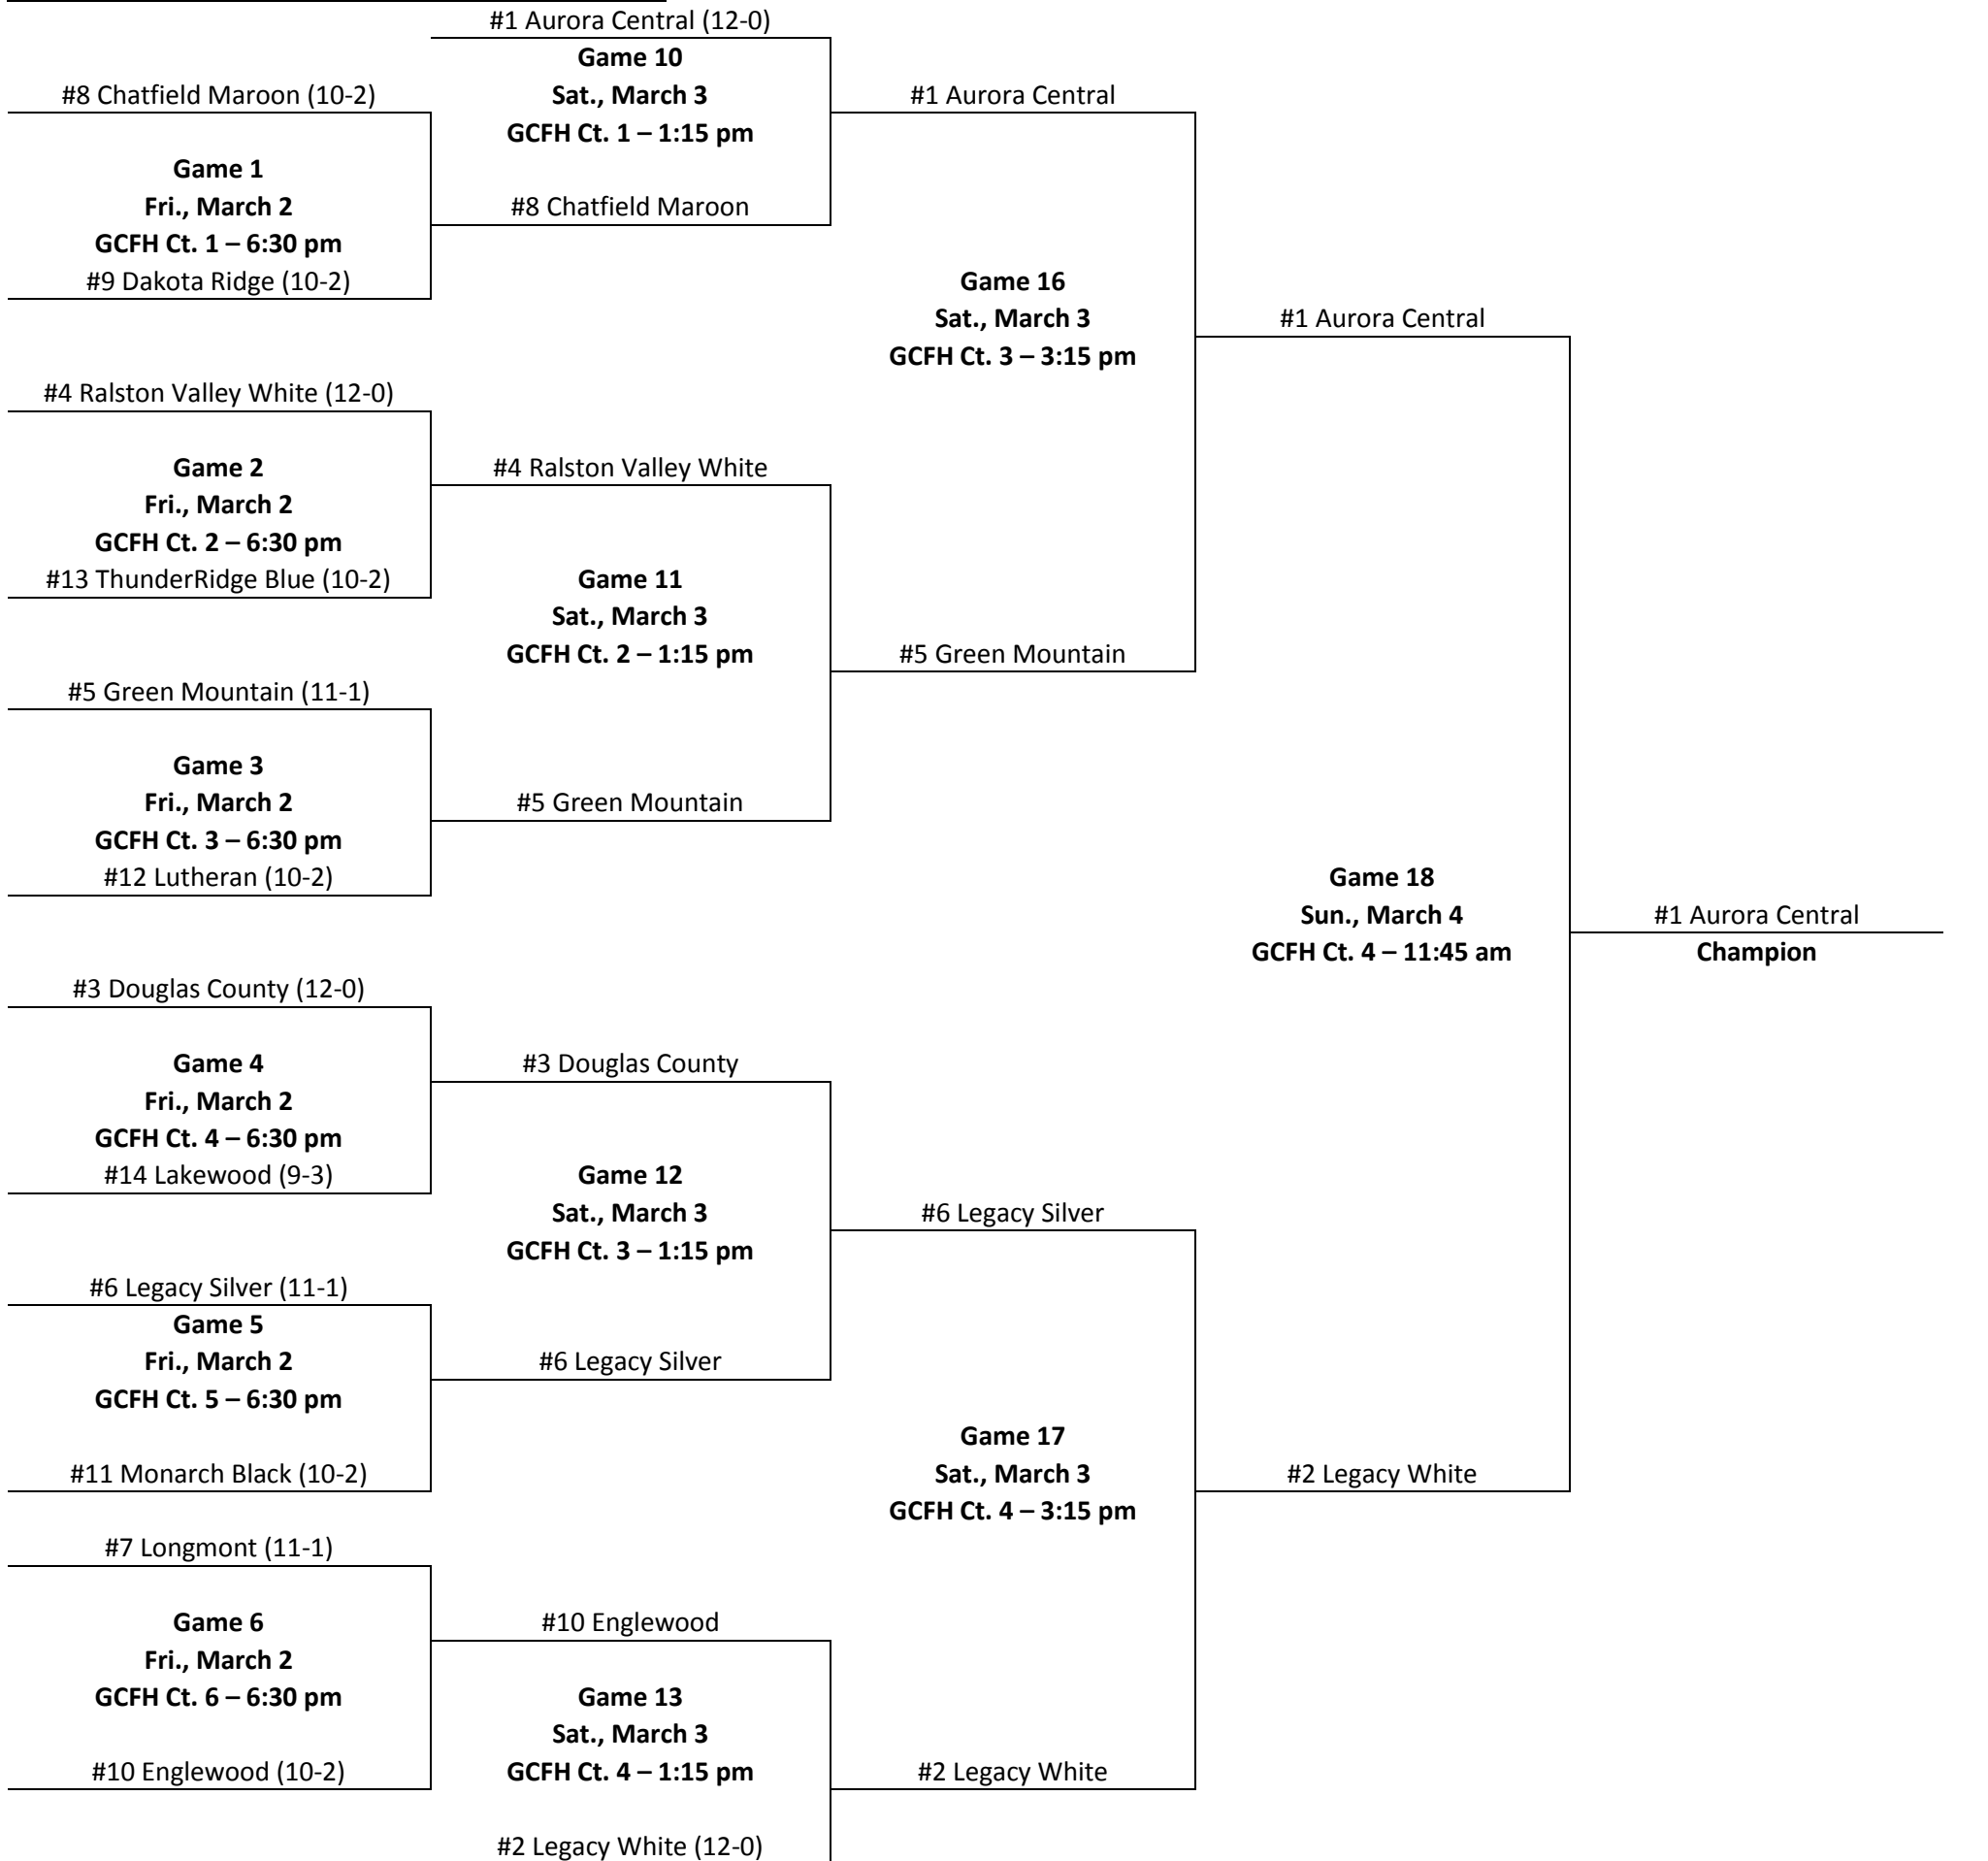

#2 ThunderRidge Green

#2 ThunderRidge Green (12-0)

Game 4
Sat., March 3
GCFH Ct. 4 – 5:30 pm
 #7 Legend Blue (9-3)

Boys 8th Grade Silver

Regular Season Standings

Boys 8 th Grade Silver								
North Division			Central Division			South Division		
Team	Wins-Losses	Seed	Team	Wins-Losses	Seed	Team	Wins-Losses	Seed
Legacy Silver	9-1	6	Legacy White	10-0	2	Douglas County	10-0	3
Longmont	9-1	7	Englewood	8-2	10	ThunderRidge Blue	8-2	12
Centaurus	6-4	21	Lakewood	8-2	13	Rock Canyon Black	7-3	16
Erie Orange	3-7	35	Mullen Blue	7-3	15	Arapahoe Black	5-5	23
Monarch Silver	3-7	38	Standley Lake	5-5	29	Heritage White	5-5	26
Boulder Purple	2-8	39	Denver West	1-9	41	Highlands Ranch White	3-7	34
Mead Black	0-10	49	Ralston Valley Blue	1-9	45	Castle View White	1-9	42
Northwest Division			West Division			Southwest Division		
Team	Wins-Losses	Seed	Team	Wins-Losses	Seed	Team	Wins-Losses	Seed
Ralston Valley White	10-0	4	Green Mountain	9-1	5	Dakota Ridge	8-2	9
Monarch Black	8-2	11	Chatfield Maroon	8-2	8	D'Evelyn	7-3	17
Faith Christian	5-5	24	Evergreen	6-4	18	Mullen Silver	6-4	19
Arvada West	5-5	27	Columbine Silver	5-5	28	Colorado Academy	6-4	20
Holy Family	3-7	36	Wheat Ridge	3-7	33	Chatfield Silver	5-5	25
Legacy Blue	3-7	37	Golden White	2-8	40	Columbine Blue	4-6	31
Broomfield White	1-9	44	Summit	1-9	43	Littleton	0-10	48
Southeast Division								
Team	Wins-Losses	Seed						
Aurora Central	10-0	1						
Lutheran	8-2	14						
Eaglecrest	6-4	22						
Chaparral Blue	4-6	30						
Mountain Vista Black	4-6	32						
Legend Silver	1-9	47						
Grandview	0-10	50						