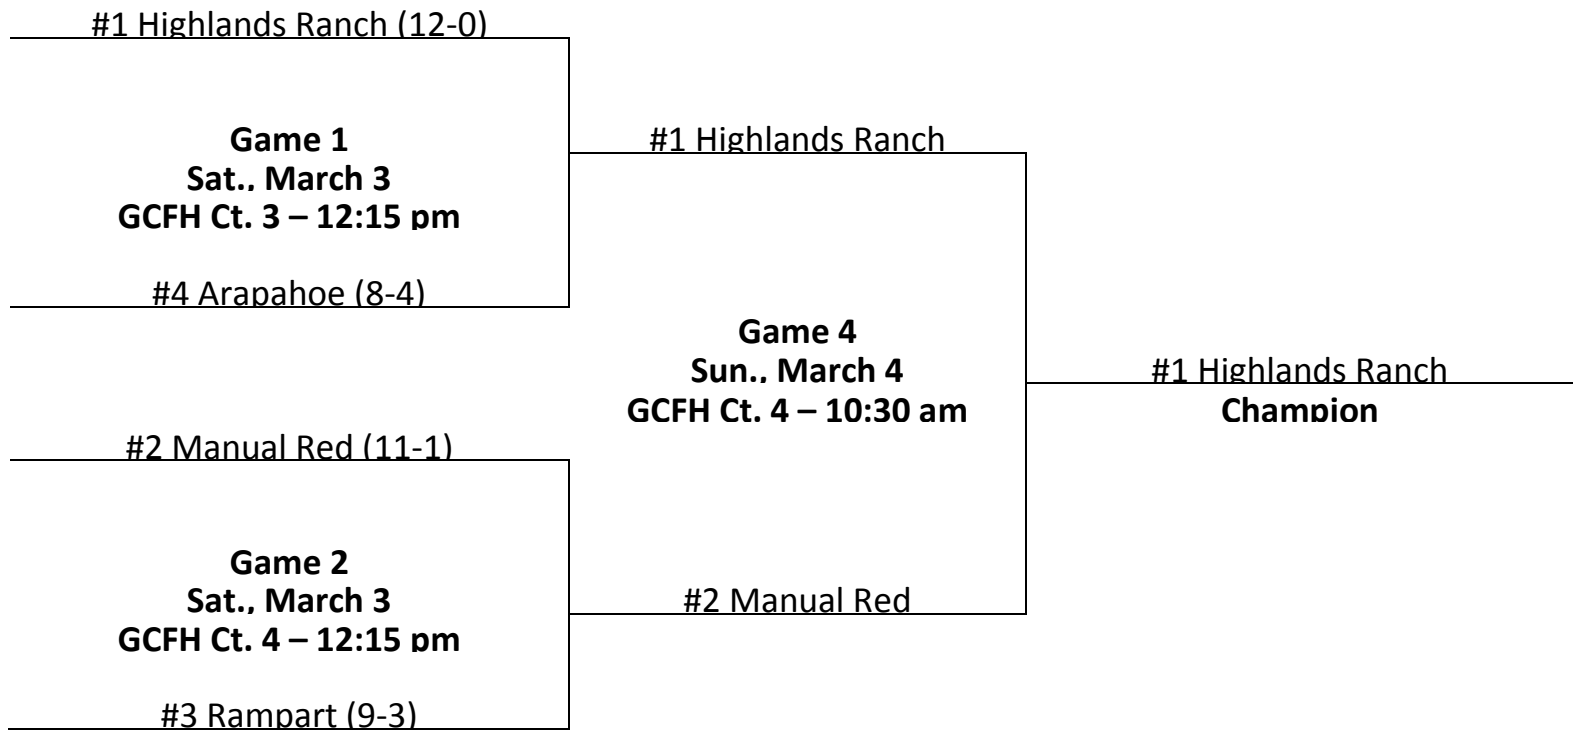

Girls 8th Grade Gold

Regular Season Standings

Girls 8th Grade Gold					
North Division			South Division		
Team	Wins-Losses	Seed	Team	Wins-Losses	Seed
Manuel Red	9-1	2	Highlands Ranch	10-0	1
Legacy Blue	7-3	3	Rampart	7-3	5
Lakewood	7-3	4	Arapahoe	6-4	6
Montbello	5-5	7	Regis Jesuit	5-5	9
Green Mountain	5-5	8	Mountain Vista	3-7	11
Ralston Valley	4-6	10	Douglas County	3-7	13
Manual Blue	3-7	12	Castle View	2-8	14
			Cherry Creek	0-10	15