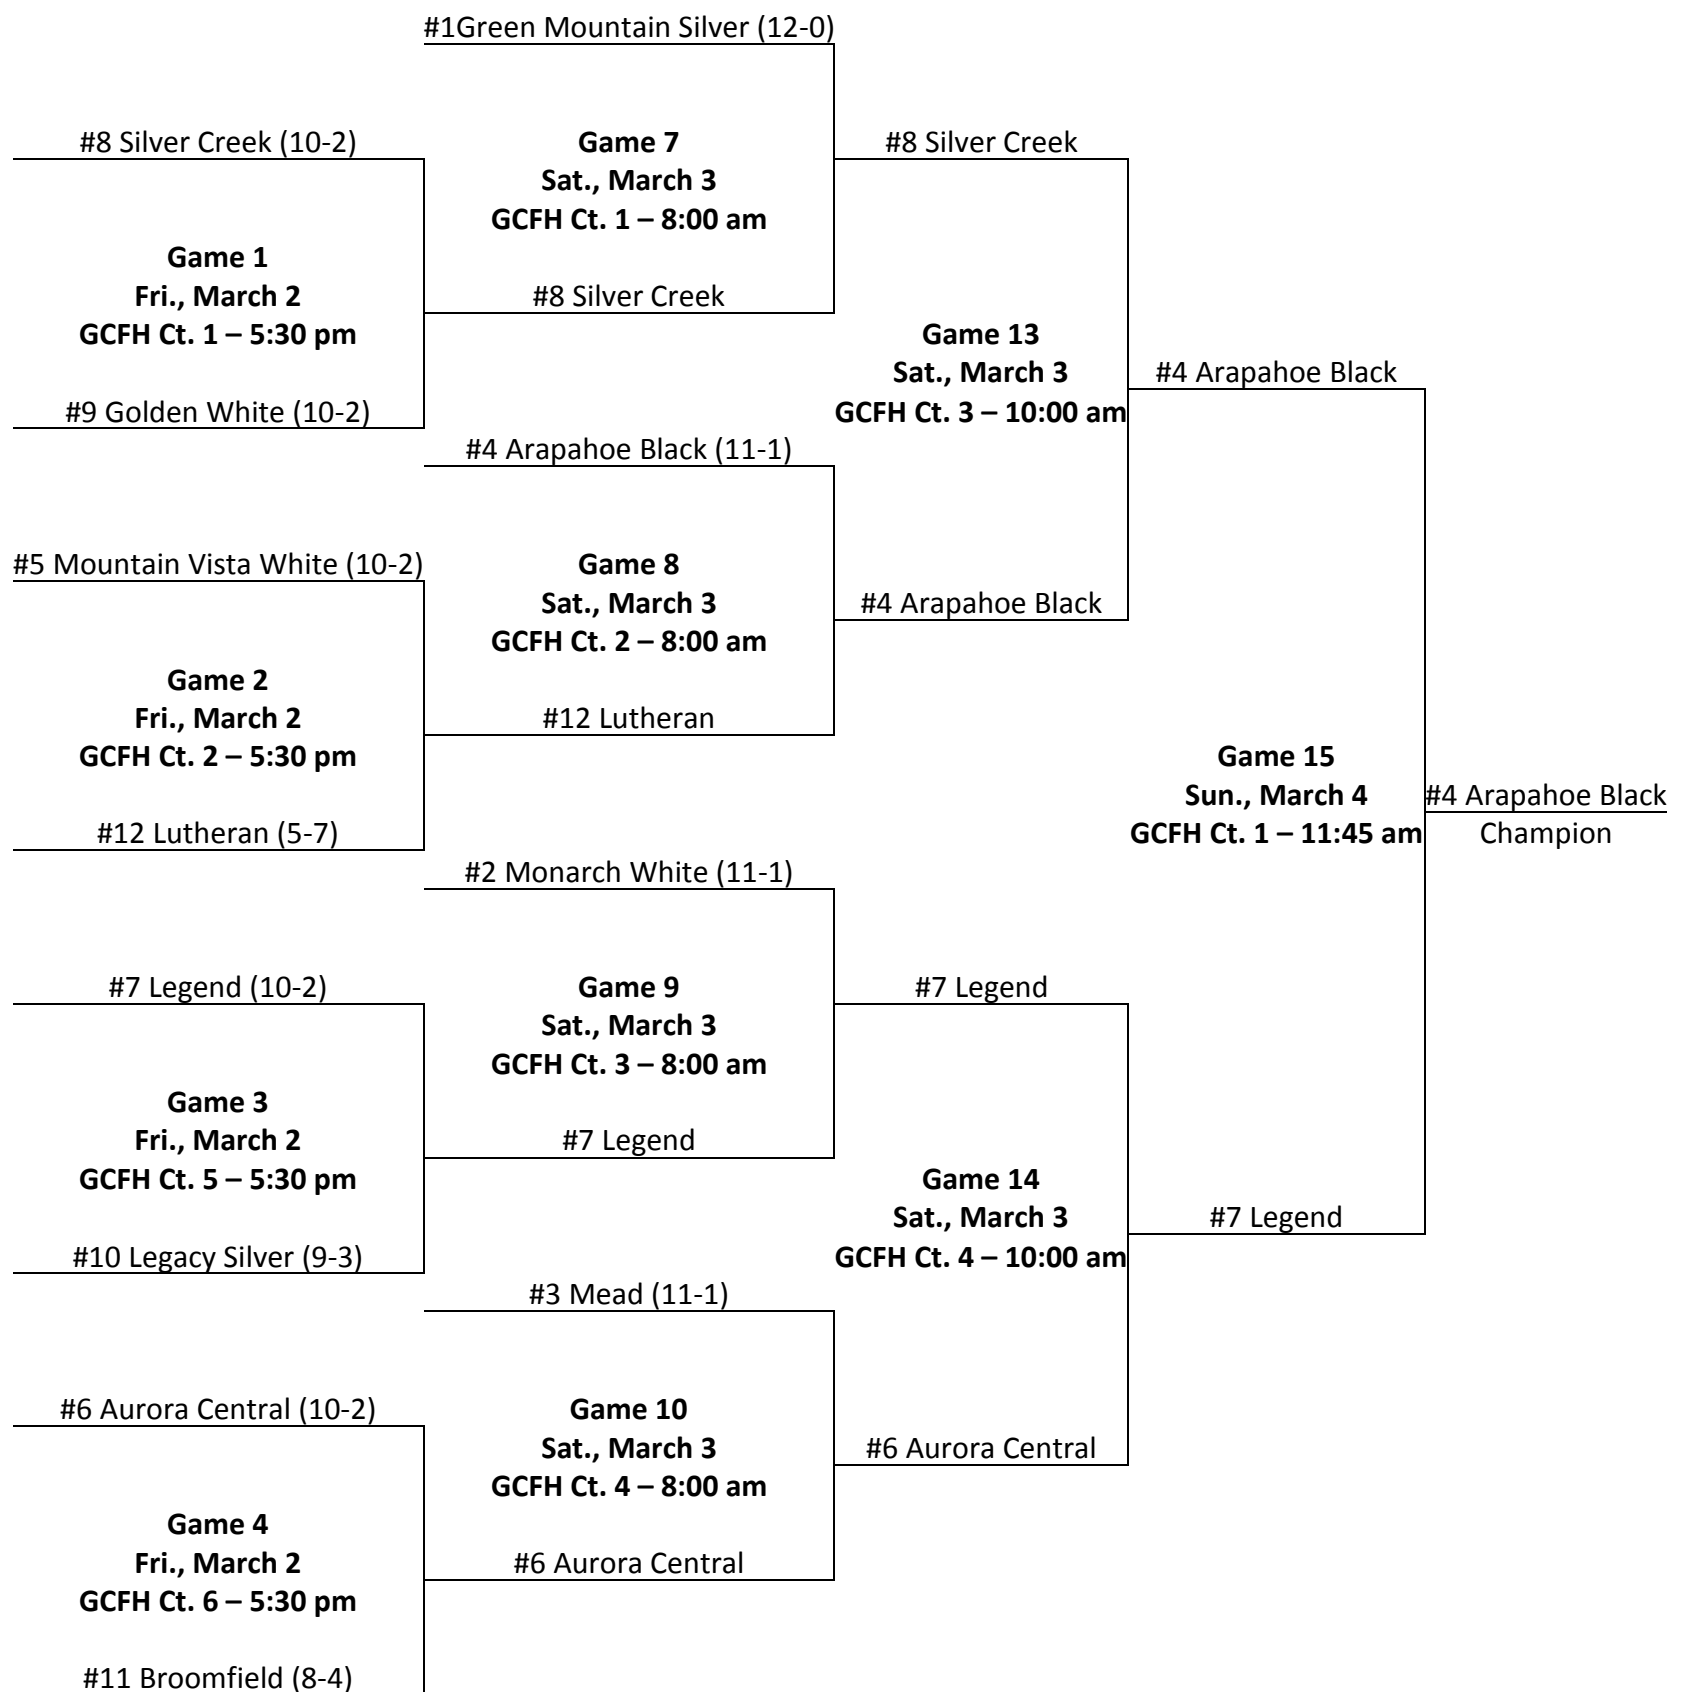

Game 4
Sun., March 4
GCFH Ct. 4 – 2:15 pm

#1 Ralston Valley White
Champion

#2 Highlands Ranch Blue

Boys 6th Grade Silver

Regular Season Standings

Boys 6 th Grade Silver								
North Division			Central Division			South Division		
Team	Wins-Losses	Seed	Team	Wins-Losses	Seed	Team	Wins-Losses	Seed
Mead	9-1	3	Green Mountain Silver	10-0	1	Aurora Central	8-2	6
Silver Creek	8-2	10	Monarch White	9-1	2	Legend	8-2	7
Legacy Blue	6-4	16	Legacy Silver	8-2	5	Castle View	8-2	8
Erie	6-4	20	Northfield	5-5	21	Mountain Vista White	8-2	9
Frederick	3-7	33	Holy Family	5-5	23	Grandview Black	5-5	22
Boulder Purple	0-10	41	Denver West	3-7	31	Rock Canyon Black	5-5	24
Rocky Mountain	0-10	43	Englewood	2-8	34	Lutheran	3-7	30
Northwest Division			West Division			Southwest Division		
Team	Wins-Losses	Seed	Team	Wins-Losses	Seed	Team	Wins-Losses	Seed
Legacy White	7-3	12	Golden White	8-2	11	Arapahoe Black	9-1	4
Boulder Silver	6-4	17	Littleton Purple	7-3	14	Cherry Creek Blue	7-3	13
Broomfield	6-4	18	Summit	6-4	15	Green Mountain Black	6-4	19
Centaurus	4-6	27	Wheat Ridge	5-5	25	Heritage	5-5	26
Monarch Silver	2-8	35	Arvada West	3-7	32	Columbine	4-6	28
Boulder Grey	2-8	37	Faith Christian	1-9	39	Dakota Ridge Blue	4-6	29
Ralston Valley Silver	1-9	40				Littleton White	1-9	38
						D'Evelyn	0-10	42