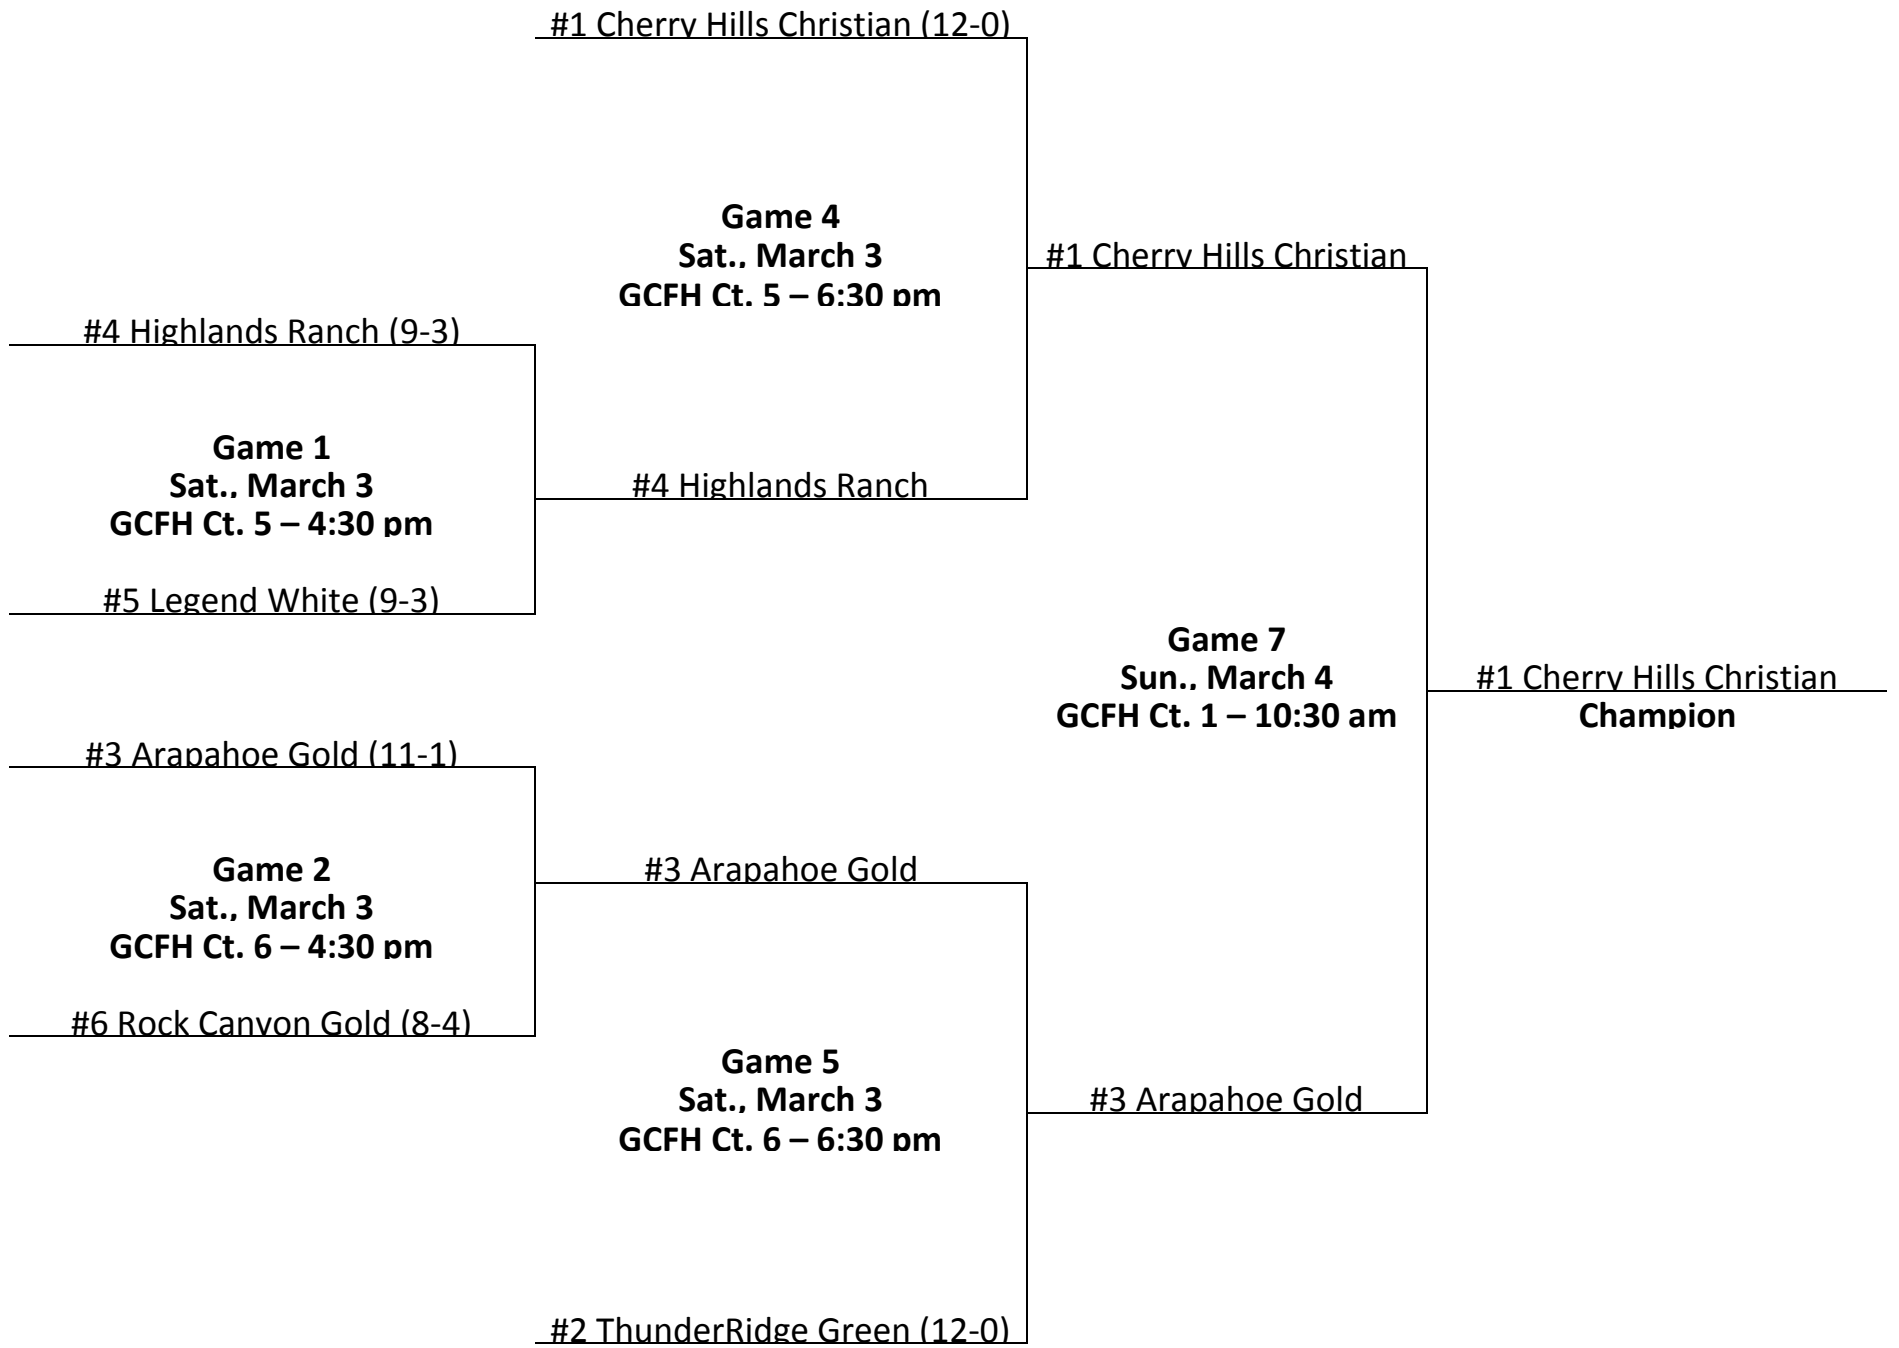

Boys 7th Grade Gold

Regular Season Standings

Boys 7th Grade Gold								
North Division			Central Division			South Division		
Team	Wins-Losses	Seed	Team	Wins-Losses	Seed	Team	Wins-Losses	Seed
Westminster	7-3	6	Cherry Hills Christian	10-0	1	ThunderRidge Green	10-0	2
Monarch	6-4	10	Arapahoe Gold	9-1	3	Highlands Ranch	7-3	7
Ralston Valley	5-5	13	Montbello	7-3	4	Air Academy	6-4	8
Arvada West	4-6	16	Legend White	7-3	5	Rock Canyon Gold	6-4	9
Broomfield White	3-7	18	Dakota Ridge Maroon	5-5	12	Legend Blue	5-5	11
Centaurus Red	3-7	20	Cherry Creek Red	4-6	14	Mountain Vista Gold	3-7	19
Broomfield Blue	2-8	22	Regis Jesuit Red	4-6	15	Pueblo West	2-8	21
Mead	2-8	23	Heritage Red	3-7	17	Cherokee Trail	0-10	24