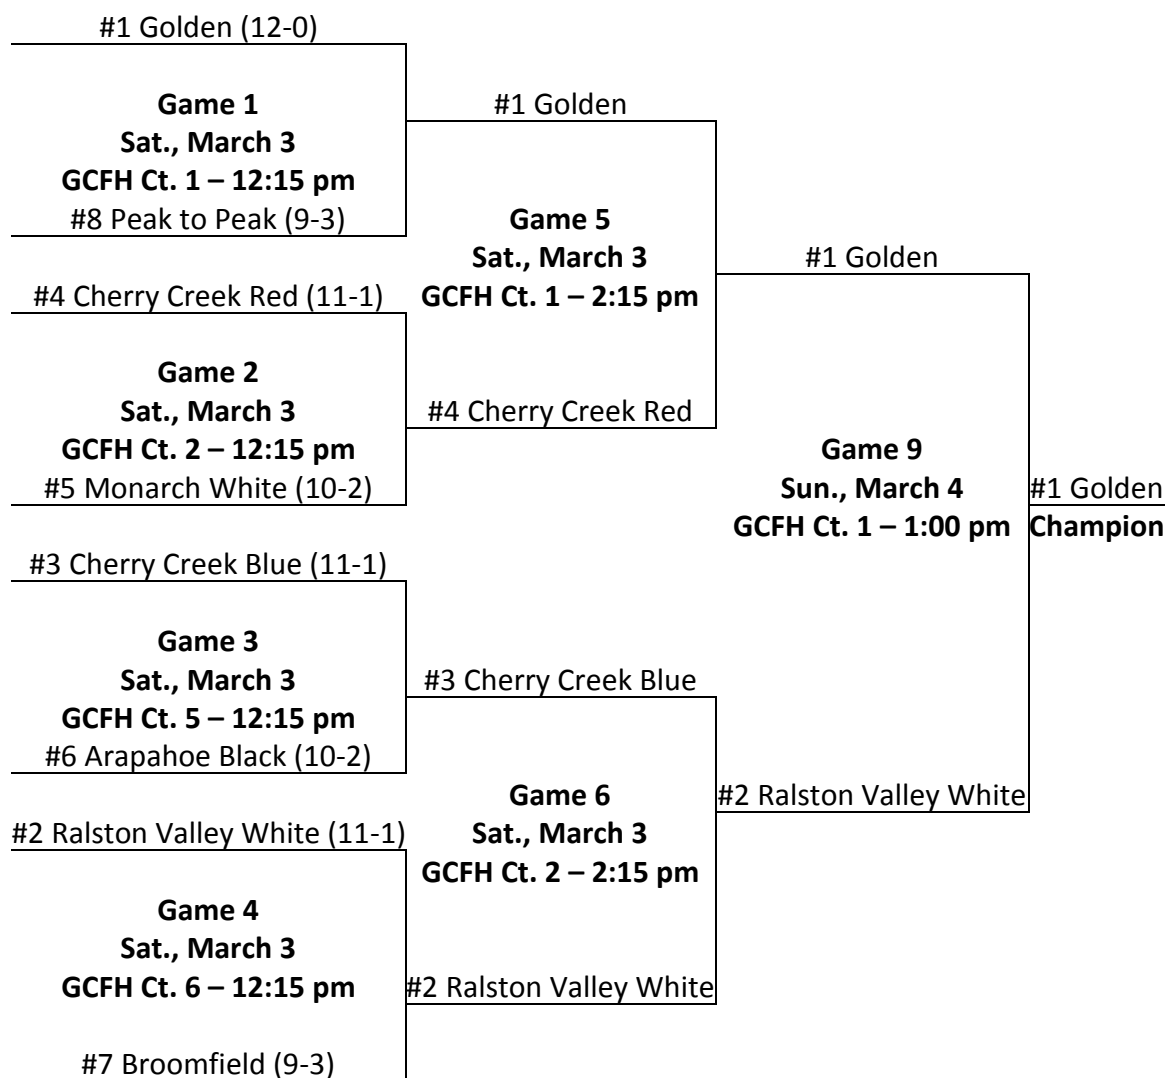

Boys 5th Grade Silver

Regular Season Standings

Boys 5th Grade Silver					
North Division			South Division		
Team	Wins-Losses	Seed	Team	Wins-Losses	Seed
Ralston Valley White	9-1	2	Cherry Creek Blue	9-1	3
Broomfield	7-3	7	Arapahoe Black	8-2	6
Peak to Peak	7-3	8	Heritage White	5-5	16
Boulder	6-4	12	Heritage Red	4-6	20
Legacy White	6-4	13	ThunderRidge Blue	3-7	22
Monarch Black	5-5	15	Mountain Vista White	1-9	27
Prairie View	5-5	17	Chaparral	1-9	28
Centaurus	0-10	29			
Central Division			Southwest Division		
Team	Wins-Losses	Seed	Team	Wins-Losses	Seed
Golden	10-0	1	Littleton	7-3	9
Cherry Creek Red	9-1	4	Mountain Vista Silver	7-3	10
Monarch White	8-2	5	Bear Creek	6-4	14
Ralston Valley Silver	6-4	11	Chatfield	5-5	18
Holy Family	4-6	19	Heritage Gray	4-6	21
Englewood	3-7	23	Cherry Creek White	2-8	25
Faith Christian	2-8	24	Colorado Academy	0-10	30
Arvada West	1-9	26