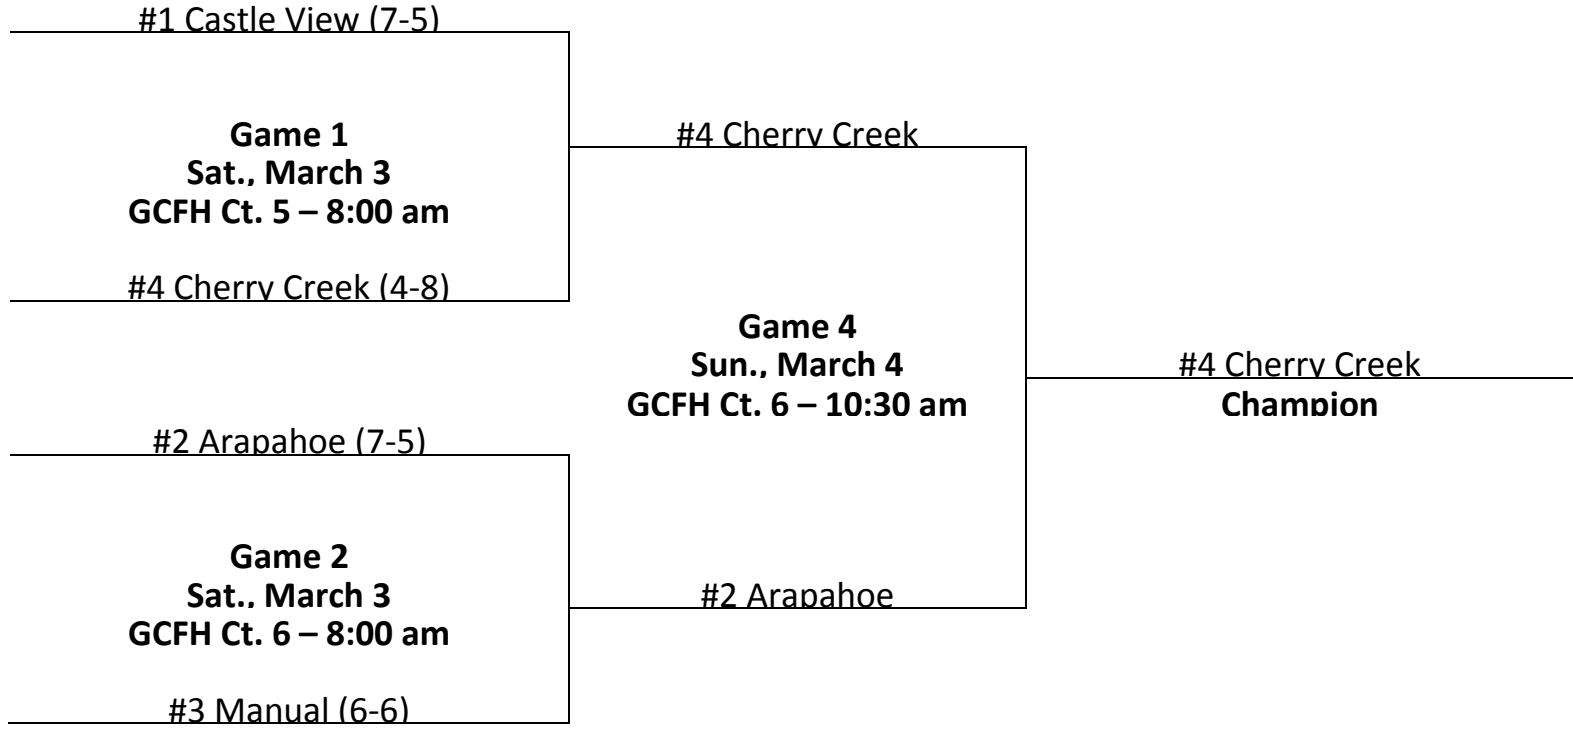

Girls 4th/5th Grade Gold/Silver

Regular Season Standings

Girls 4th/5th Grade					
Central Division			South Division		
Team	Wins-Losses	Seed	Team	Wins-Losses	Seed
Ralston Valley Blue	10-0	2	Mountain Vista Gold	10-0	1
Arvada West	10-0	3	Mountain Vista White	9-1	4
Holy Family	6-4	5	Littleton	6-4	7
Frederick	6-4	6	Castle View	5-5	9
Ralston Valley Silver	6-4	8	Arapahoe	5-5	10
Manual	4-6	11	Cherry Creek	3-7	12
Golden	3-7	13	Rock Canyon	3-7	14
Legacy	0-10	18	Heritage	2-8	15
			Douglas County	1-9	16
			Kent Denver	1-9	17