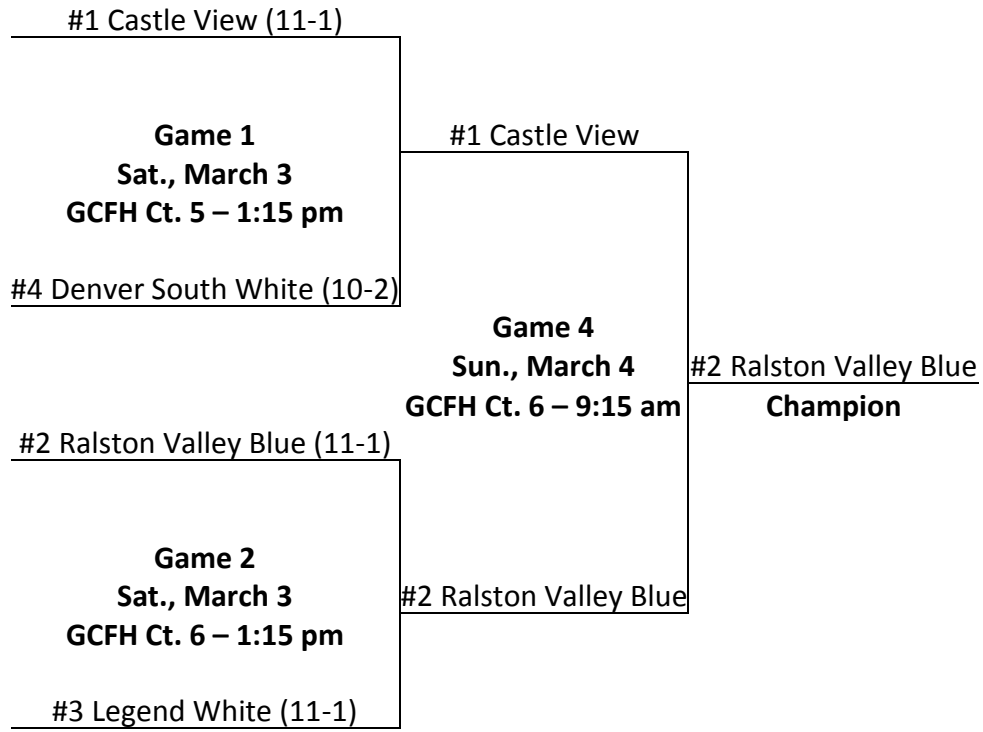

Parker Teff – Boys 8th Grade Silver – Chatfield Maroon

Congratulations to all Gold Crown teams on a great season!

Boys 4th Grade Gold/Silver

Regular Season Standings

Boys 4 th Grade		
Central Division		
Team	Wins-Losses	Seed
Cherry Hills Christian	10-0	1
Legacy Blue	10-0	2
Legacy White	7-3	3
Legend	7-3	4
Dakota Ridge	6-4	5
Bear Creek	4-6	6
Boulder	3-7	7
Wheat Ridge	1-9	8
Englewood	1-9	9
Regis Jesuit	1-9	10

Boys 5th Grade Gold

Regular Season Standings

Boys 5 th Grade Gold					
Central Division			South Division		
Team	Wins-Losses	Seed	Team	Wins-Losses	Seed
Ralston Valley Blue	9-1	2	Legend White	9-1	3
Denver South White	8-2	4	Castle View	9-1	1
Arapahoe Gold	8-2	5	Legend Blue	7-3	6
Denver South Purple	6-4	7	ThunderRidge Green	4-6	9
Chatfield Maroon	5-5	8	Mountain Vista Gold	3-7	10
Legacy Blue	3-7	11	Highlands Ranch	3-7	12
Regis Jesuit	2-8	13	Rock Canyon	2-8	14
Dakota Ridge	1-9	15	Doherty	1-9	16