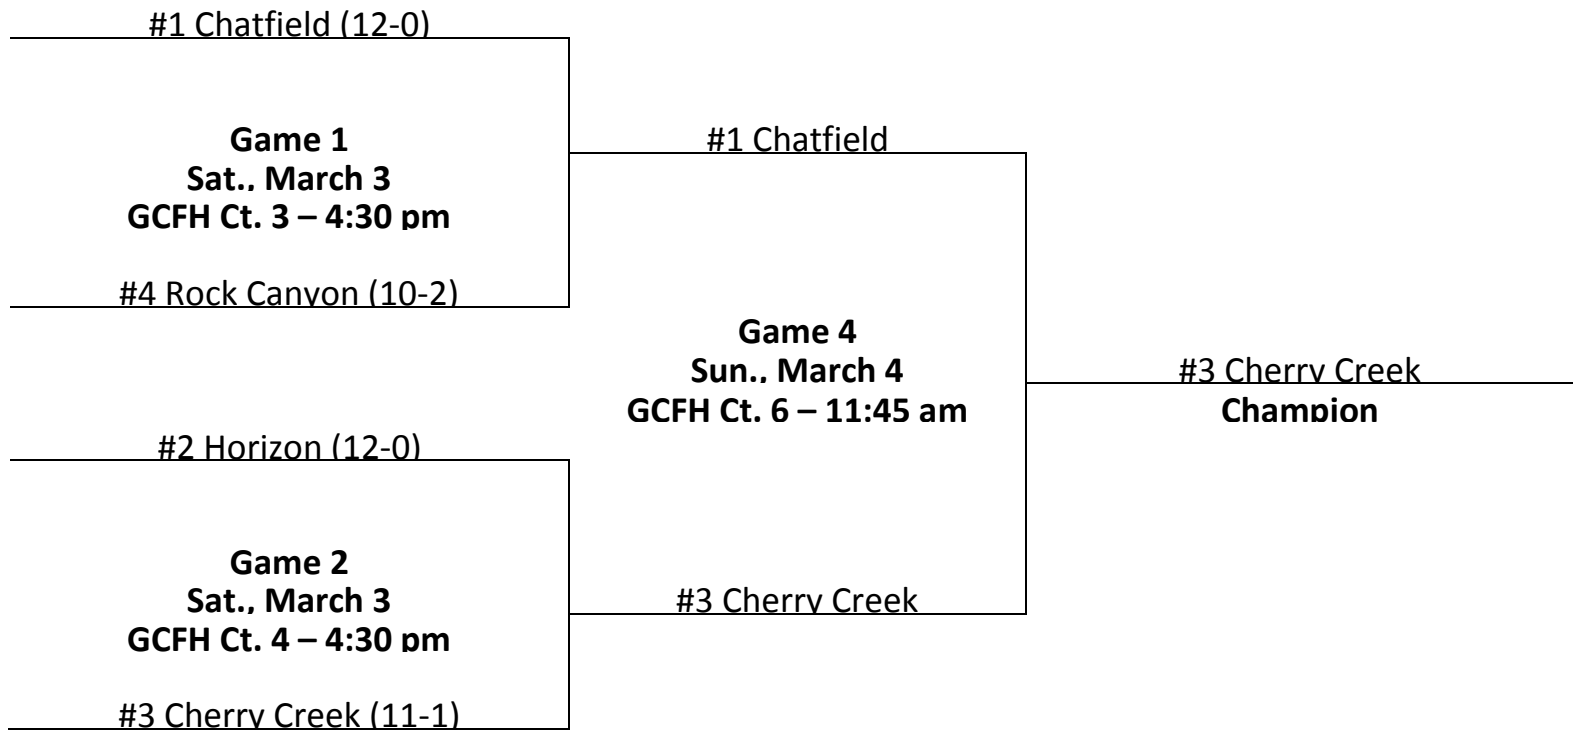

#1 Grandview (8-4)

Game 1
Sun., March 4
GCFH Ct. 6 – 1:00 pm

#2 Rampart (7-5)

#1 Grandview
Champion

Girls 6th Grade Silver

Regular Season Standings

Girls 6 th Grade Silver					
North Division			South Division		
Team	Wins-Losses	Seed	Team	Wins-Losses	Seed
Horizon	10-0	2	Chatfield	10-0	1
Cherry Creek	9-1	3	Rock Canyon	8-2	4
Ralston Valley	5-5	6	Mountain Vista White	6-4	5
Northfield	5-5	7	Chaparral	5-5	9
Green Mountain	6-4	8	Arapahoe	4-6	10
Arvada West	3-7	12	Castle View	3-7	11
Faith Christian	1-9	15	Cherokee Trail	3-7	13
Legacy	0-10	16	Littleton White	1-9	14