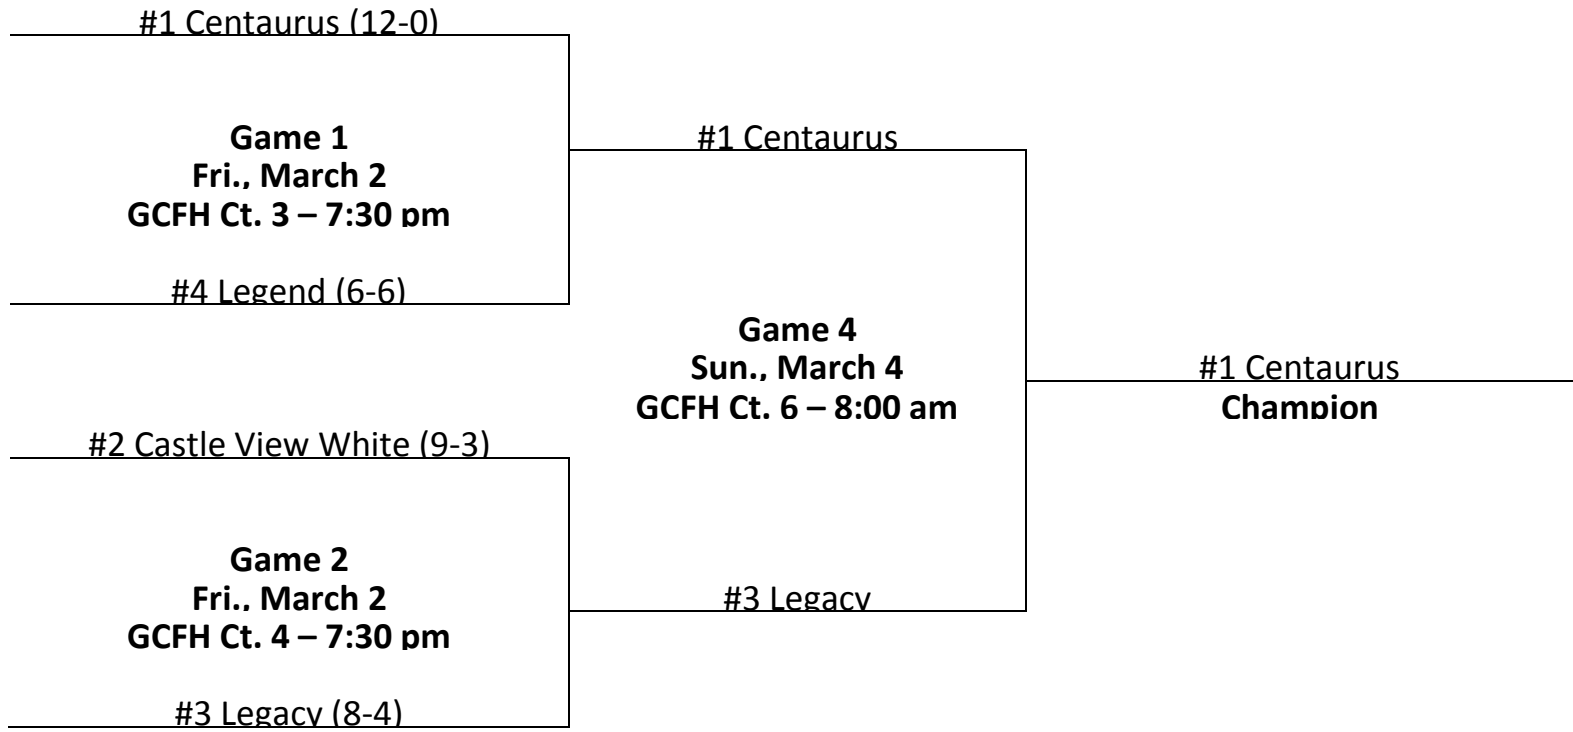

#1 Castle View Black (10-2)

Game 1
Sun., March 4
GCFH Ct. 4 – 8:00 am

#2 Castle View Red (9-3)

#1 Castle View Black
Champion

Girls 7th Grade Silver

Regular Season Standings

Girls 7 th Grade Silver					
Central Division			South Division		
Team	Wins-Losses	Seed	Team	Wins-Losses	Seed
Centaurus	10-0	1	Castle View White	7-3	3
Colorado Academy	8-2	2	Cherokee Trail	6-4	5
Legacy	6-4	4	Douglas County	6-4	6
Arvada West White	5-5	7	Mountain Vista	5-5	9
Broomfield	5-5	8	Legend	4-6	10
Faith Christian	2-8	12	Arapahoe Silver	3-7	11
Cherry Creek	1-9	14	Arapahoe Black	1-9	13