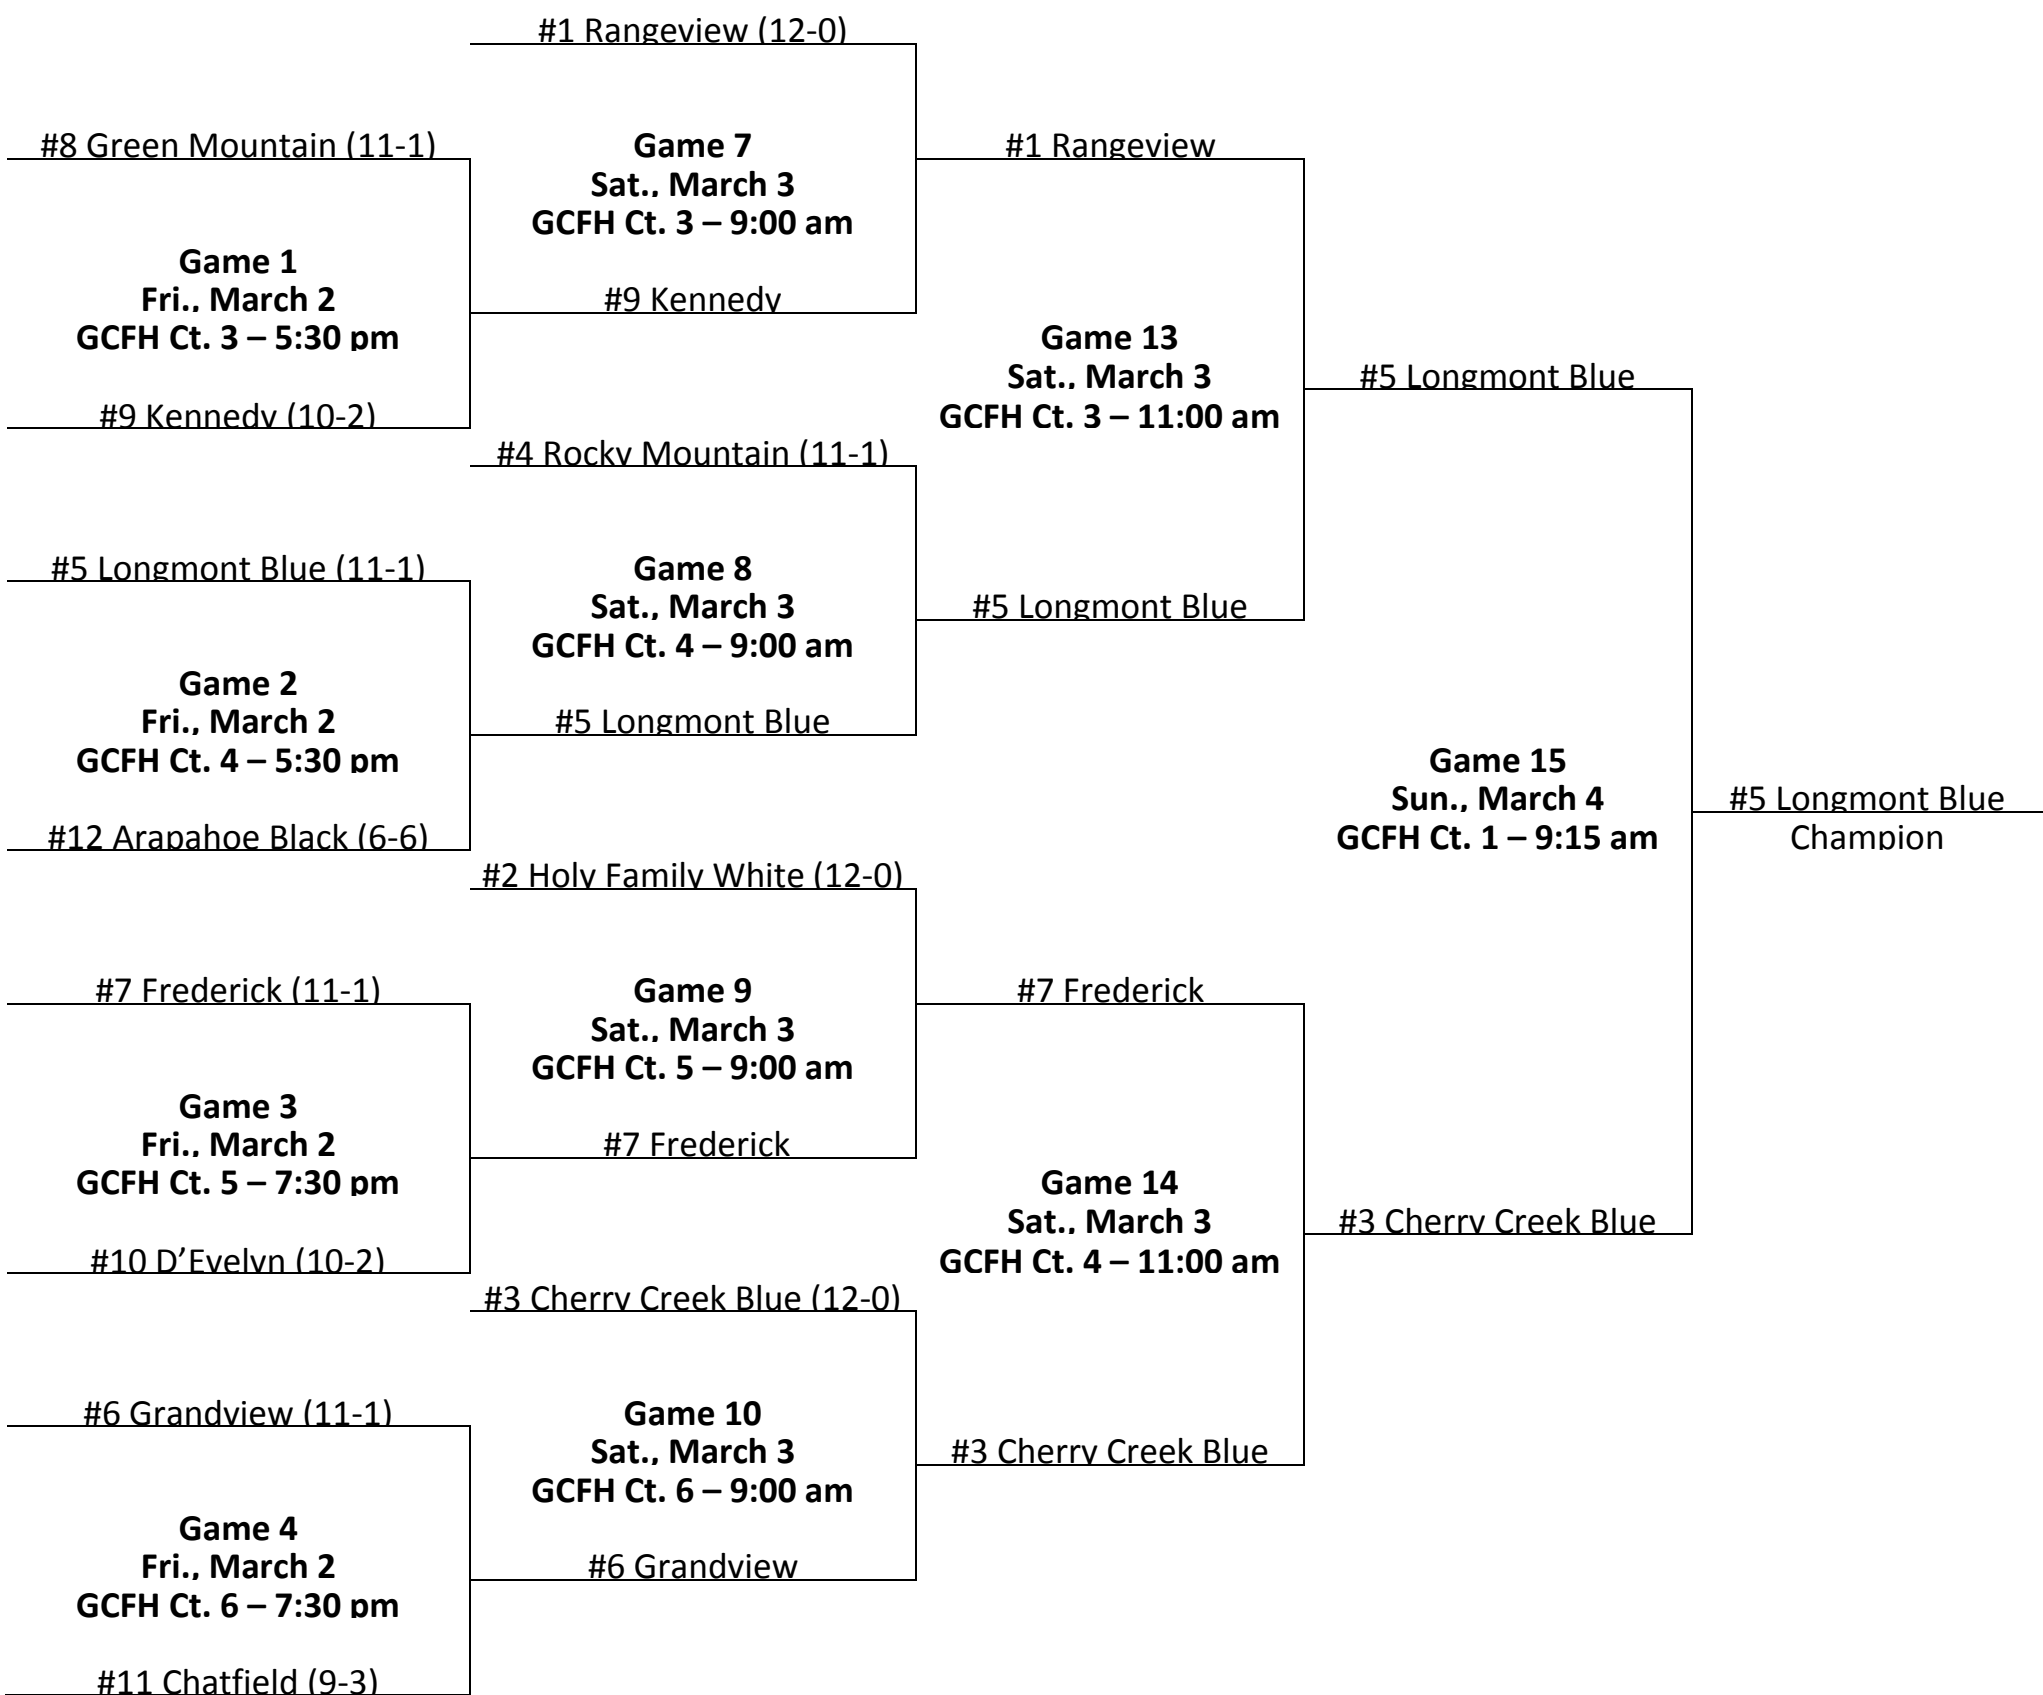

Boys 7th Grade Silver

Regular Season Standings

Boys 7th Grade Silver								
North Division			Central Division			Southwest Division		
Team	Wins-Losses	Seed	Team	Wins-Losses	Seed	Team	Wins-Losses	Seed
Rocky Mountain	9-1	5	Rangeview	10-0	1	Green Mountain	10-0	3
Longmont Blue	9-1	6	Kennedy	8-2	9	Chatfield	7-3	11
Frederick	9-1	8	D'Evelyn	8-2	10	Columbine	7-3	12
Poudre	7-3	13	Englewood	6-4	18	Evergreen	6-4	19
Brighton	3-7	30	Colorado Academy	4-6	24	Dakota Ridge Blue	4-6	26
Broomfield Black	3-7	31	Dakota Ridge Silver	3-7	28	Bear Creek	3-7	27
Holy Family Purple	2-8	37	Denver West	0-10	42	Summit	1-9	40
Erie	0-10	43	South Division			Southeast Division		
Northwest Division			Team	Wins-Losses	Seed	Team	Wins-Losses	Seed
Team	Wins-Losses	Seed	Rock Canyon Black	7-3	15	Cherry Creek Blue	10-0	4
Holy Family White	10-0	2	Castle View	6-4	16	Grandview	9-1	7
Centaurus Blue	5-5	20	Regis Jesuit Black	6-4	17	Lutheran	7-3	14
Golden	5-5	21	Arapahoe Black	4-6	25	Eaglecrest	3-7	23
Longmont White	5-5	22	ThunderRidge Blue	2-8	35	Legend Silver	3-7	32
Faith Christian	3-7	29	Heritage White	1-9	39	Regis Jesuit Silver	2-8	36
Broomfield Silver	3-7	33				Mountain Vista White	1-9	38
Northfield	3-7	34						
Monarch Black	1-9	41